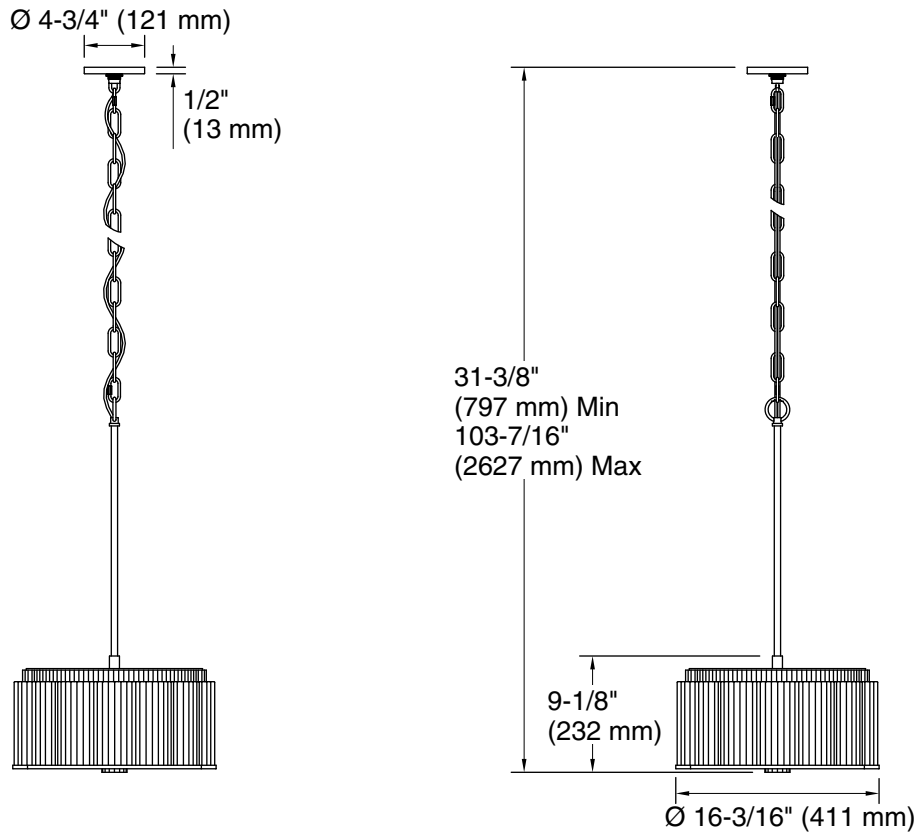

Features

- Scalloped metal details are juxtaposed against a delicate matte ribbed glass shade for dramatic elegance
- A great piece for almost any space — master bathroom, guest bathroom, hallway, or bedside
- Requires three medium base (E26) light bulbs (sold separately); works best with A19 bulbs
- Suitable for damp locations, per UL 1598
- Includes installation hardware

UL 1598
CSA C22.2 No. 250.0

KOHLER® Indoor Lighting Fixtures Limited Warranty

See website for detailed warranty information.

Available Colors/Finishes

Color tiles intended for reference only.

Color	Code	Description
	SNL	Polished Nickel
	2PL	Polished Brass
	GNL	Gunmetal

Required Electrical Service

One circuit required.

120 V, 60 Hz

Technical Information

All product dimensions are nominal.

Installation Type:	Ceiling-mount
Material:	Steel, Brass, Glass
Number of Lights:	3
Lighting Type:	Socket-based
Socket Type:	E-26 Medium
Number of Shades:	1
Shade Type:	Glass - frosted
Hanging Type:	Chain
Height:	$31\text{-}7/16"$ (798 mm) - $103\text{-}7/16"$ (2627 mm)