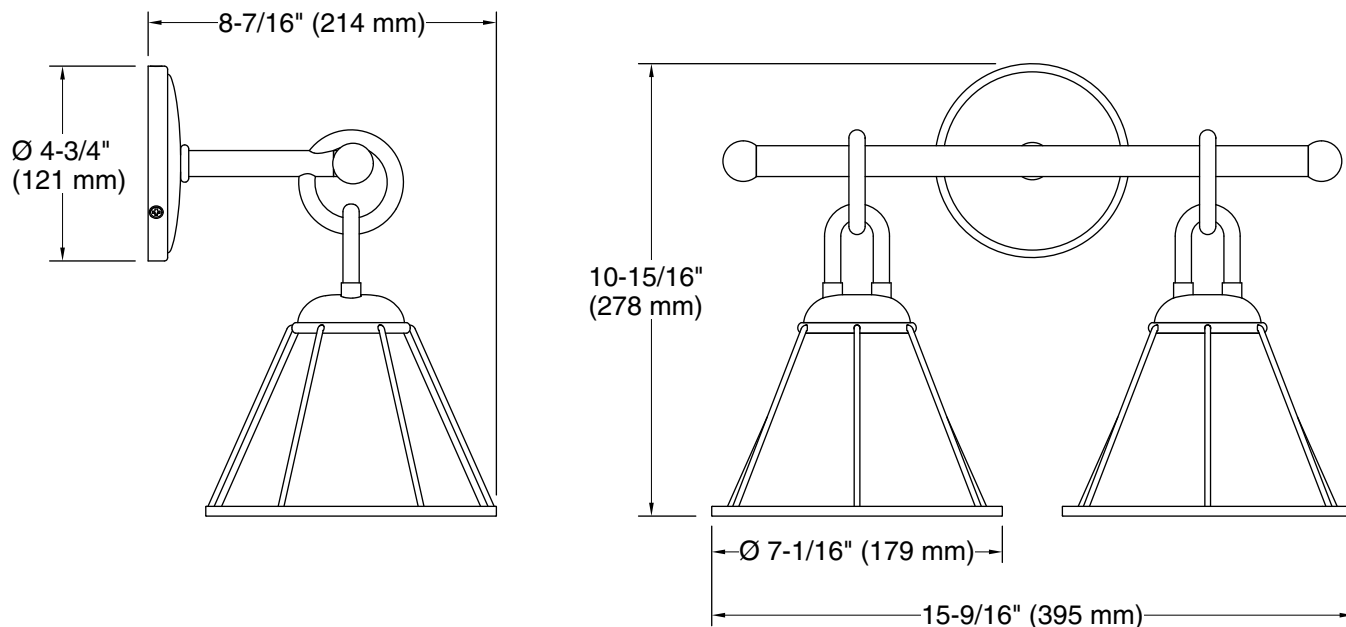

Required Electrical Service

One circuit required.

120 V, 60 Hz

Technical Information

All product dimensions are nominal.

Material: Steel, Brass, Glass

Number of Lights: 2

Lighting Type: Socket-based

Socket Type: E-26 Medium

Number of Shades: 2

Shade Type: Glass - clear