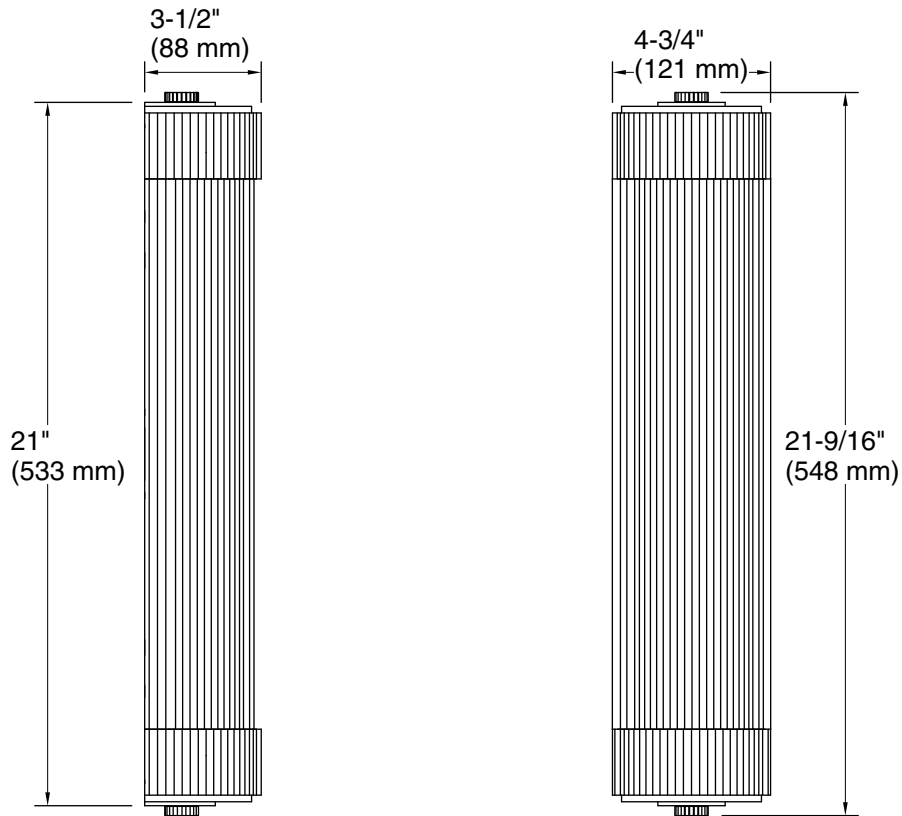

Features

- Scalloped metal details are juxtaposed against a delicate matte ribbed glass shade for dramatic elegance
- A great piece for almost any space — master bathroom, guest bathroom, hallway, or bedside
- Requires two candelabra base (E12) light bulbs, works best with B9 bulbs (sold separately)
- Suitable for damp locations, per UL 1598
- Includes installation hardware

Required Electrical Service

One circuit required.

Lights: 120 V, 60 Hz

Technical Information

All product dimensions are nominal.

Installation Type: Ceiling-mount

Material: Steel, Brass, Glass

Number of Lights: 2