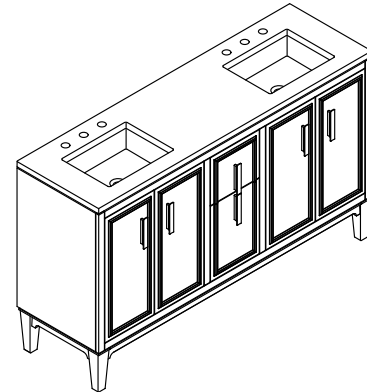

Features

- Two full-extension 12¾" (325 mm) drawers with soft-close side-mount slides.
- Two 18" (457 mm) cabinet interior spaces provide ample storage.
- Three-way adjustable soft-close door hinges with 100° opening capability for easy cabinet access.
- Finish-matched cabinet interior offers generous clearance for plumbing.
- Quartz vanity top adds beauty and long-lasting durability.
- Customize your storage with optional accessories such as floor liners, drawer organizers, and perfectly sized containers (sold separately).
- Coordinates with K-33550 upgraded hardware finishes, K-25818 quartz backsplash, and K-25819 quartz side splash (sold separately).

Material

- Solid wood and moisture-resistant MDF.
- Painted exterior.

Installation

- Easy installation – no special tools required.
- Separate vanity top makes for simplified installation.

Recommended Products/Accessories

K-33585
K-33586
K-33587
K-33588
K-27933
K-29747
K-25818 4" x 60" quartz backsplash
K-27937
K-33548-ASB 70" x 24" linen tower
K-33549-ASB 28" x 24" wall cabinet
K-33550 5½" cabinet pull

Optional Products/Accessories

K-25819 4" x 18" quartz side splash

Codes/Standards

ASME A112.19.2/CSA B45.1
EPA TSCA Title VI
CARB P2

KOHLER® One-Year Limited Warranty

See website for detailed warranty information.