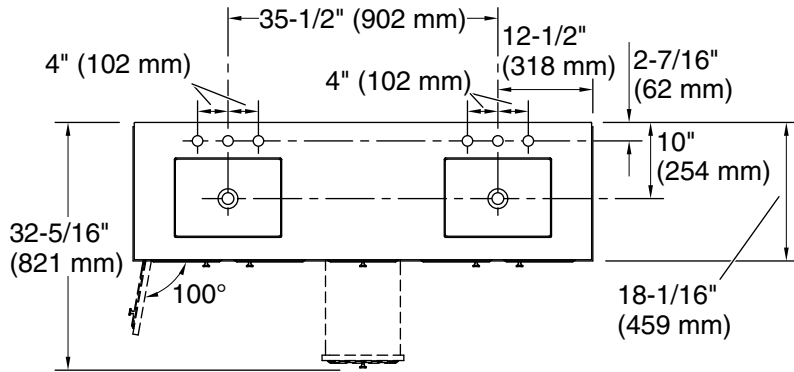

Features

- Two full-extension 12¾" (325 mm) drawers with soft-close side-mount slides.
- Two 18" (457 mm) cabinet interior spaces provide ample storage.
- Three-way adjustable soft-close door hinges with 100° opening capability for easy cabinet access.
- Finish-matched cabinet interior offers generous clearance for plumbing.
- Quartz vanity top adds beauty and long-lasting durability.
- Customize your storage with optional accessories such as floor liners, drawer organizers, and perfectly sized containers (sold separately).
- Coordinates with K-33550 upgraded hardware finishes, K-25818 quartz backsplash, and K-25819 quartz side splash (sold separately).

K-25819 4" x 18" quartz side splash

Codes/Standards

ASME A112.19.2/CSA B45.1
EPA TSCA Title VI
CARB P2

KOHLER® One-Year Limited Warranty

See website for detailed warranty information.

Waste Pipe Location Information

Technical Information

All product dimensions are nominal.

Notes

Install this product according to the installation instructions.