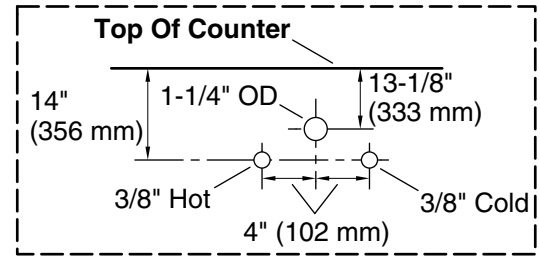

Features

- Two full-extension 12¾" (325 mm) drawers with soft-close side-mount slides.
- Two 18" (457 mm) cabinet interior spaces provide ample storage.
- Three-way adjustable soft-close door hinges with 100° opening capability for easy cabinet access.
- Finish-matched cabinet interior offers generous clearance for plumbing.
- Quartz vanity top adds beauty and long-lasting durability.
- Customize your storage with optional accessories such as floor liners, drawer organizers, and perfectly sized containers (sold separately).
- Coordinates with K-33550 upgraded hardware finishes, K-25818 quartz backsplash, and K-25819 quartz side splash (sold separately).

K-25819 4" x 18" quartz side splash

Codes/Standards

ASME A112.19.2/CSA B45.1
EPA TSCA Title VI
CARB P2

KOHLER® One-Year Limited Warranty

See website for detailed warranty information.

Waste Pipe Location Information

Technical Information

All product dimensions are nominal.

Notes

Install this product according to the installation instructions.