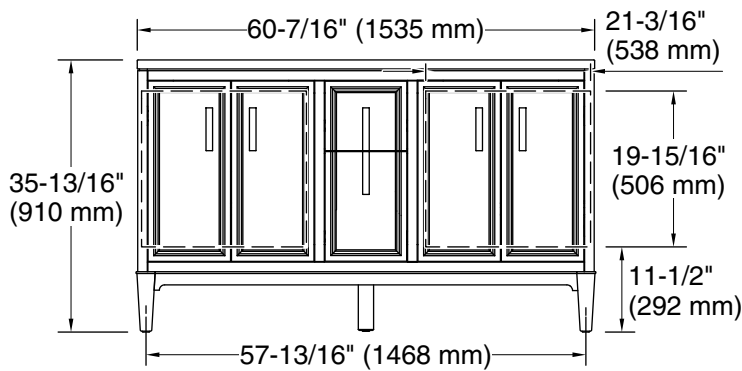

Features

- Two full-extension 12¾" (325 mm) drawers with soft-close side-mount slides.
- Two 18" (457 mm) cabinet interior spaces provide ample storage.
- Three-way adjustable soft-close door hinges with 100° opening capability for easy cabinet access.
- Finish-matched cabinet interior offers generous clearance for plumbing.
- Quartz vanity top adds beauty and long-lasting durability.
- Customize your storage with optional accessories such as floor liners, drawer organizers, and perfectly sized containers (sold separately).
- Coordinates with K-33550 upgraded hardware finishes, K-25818 quartz backsplash, and K-25819 quartz side splash (sold separately).

Technical Information

All product dimensions are nominal.

Notes

Install this product according to the installation instructions.