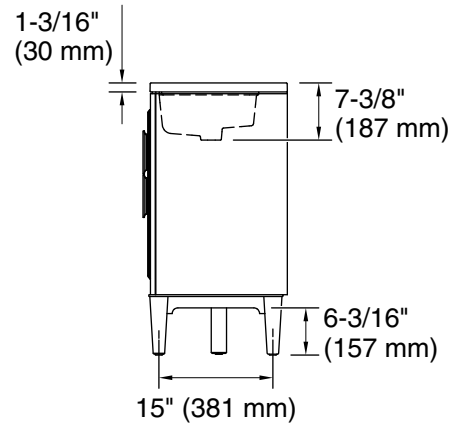

Features

- Two full-extension 12¾" (325 mm) drawers with soft-close side-mount slides.
- Two 18" (457 mm) cabinet interior spaces provide ample storage.
- Three-way adjustable soft-close door hinges with 100° opening capability for easy cabinet access.
- Finish-matched cabinet interior offers generous clearance for plumbing.
- Quartz vanity top adds beauty and long-lasting durability.
- Customize your storage with optional accessories such as floor liners, drawer organizers, and perfectly sized containers (sold separately).
- Coordinates with K-33550 upgraded hardware finishes, K-25818 quartz backsplash, and K-25819 quartz side splash (sold separately).

K-33585
K-33586
K-33587
K-33588
K-27933
K-29747
K-25818 4" x 60" quartz backsplash
K-27937
K-33548-ASB 70" x 24" linen tower
K-33549-ASB 28" x 24" wall cabinet
K-33550 5½" cabinet pull

Optional Products/Accessories

K-25819 4" x 18" quartz side splash

Codes/Standards

ASME A112.19.2/CSA B45.1
EPA TSCA Title VI
CARB P2

KOHLER® One-Year Limited Warranty

See website for detailed warranty information.

Waste Pipe Location Information

Technical Information

All product dimensions are nominal.

Notes

Install this product according to the installation instructions.