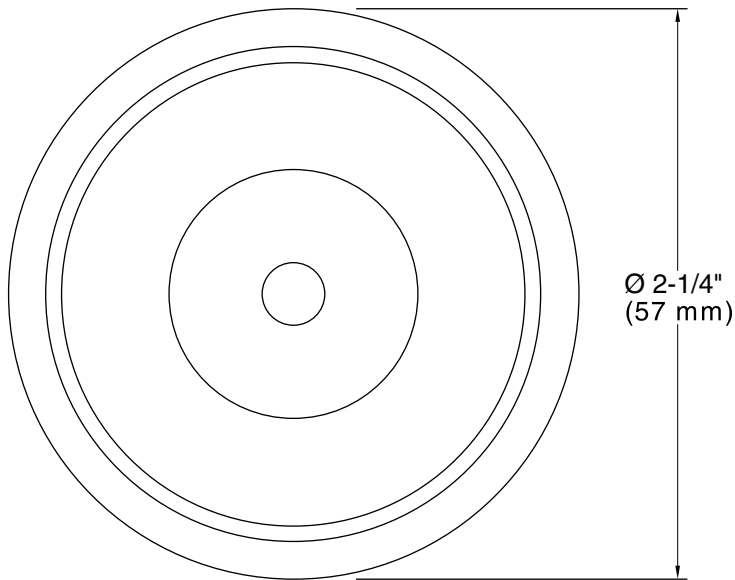

Technical Information

All product dimensions are nominal.

Notes

Install this product according to the installation guide.