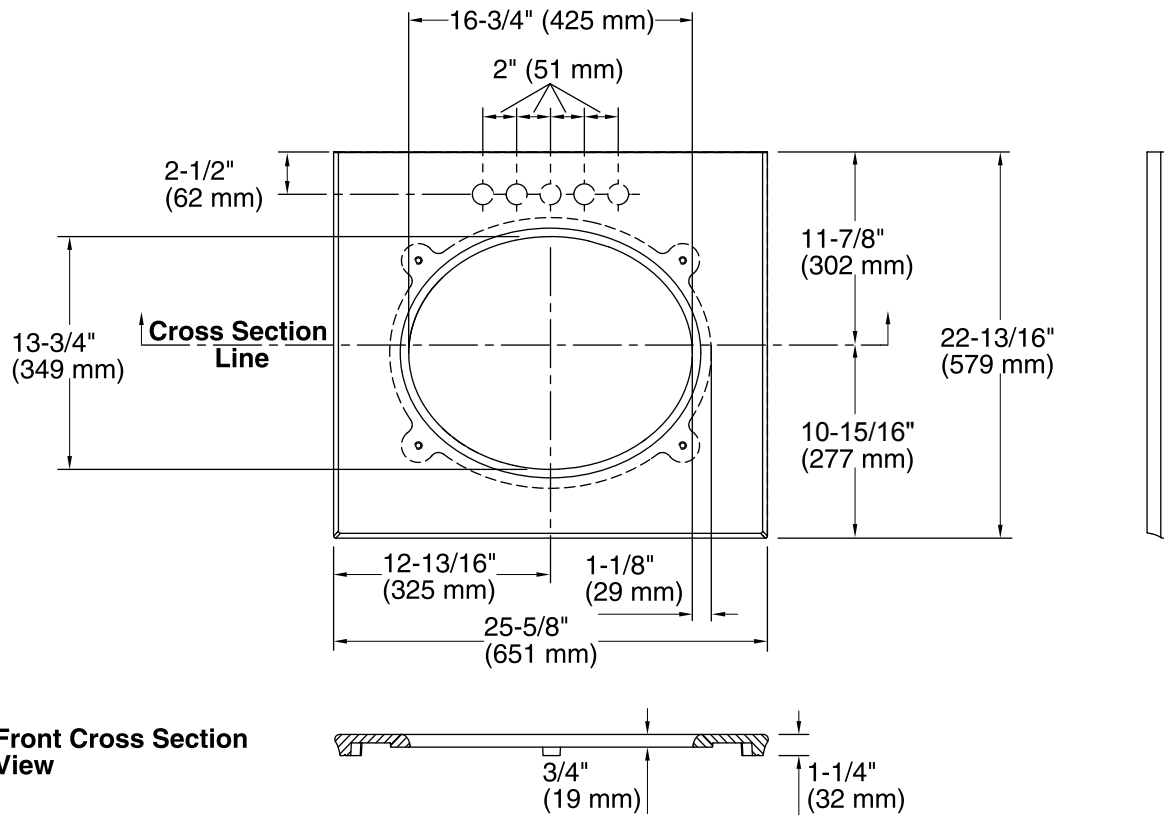

Front Cross Section View

Technical Information

All product dimensions are nominal.

Bowl configuration: Single

Installation: Vanity top/ITB

Bowl area (Only): Length: 16-3/4" (425 mm)
Width: 13-3/4" (349 mm)

Notes

Install this product according to the installation instructions.

Observe all local plumbing and building codes. This countertop is designed to be installed with a KOHLER or standard-size vanity.

Faucet hole and sink-mounting locations are marked on the underside of the countertop.