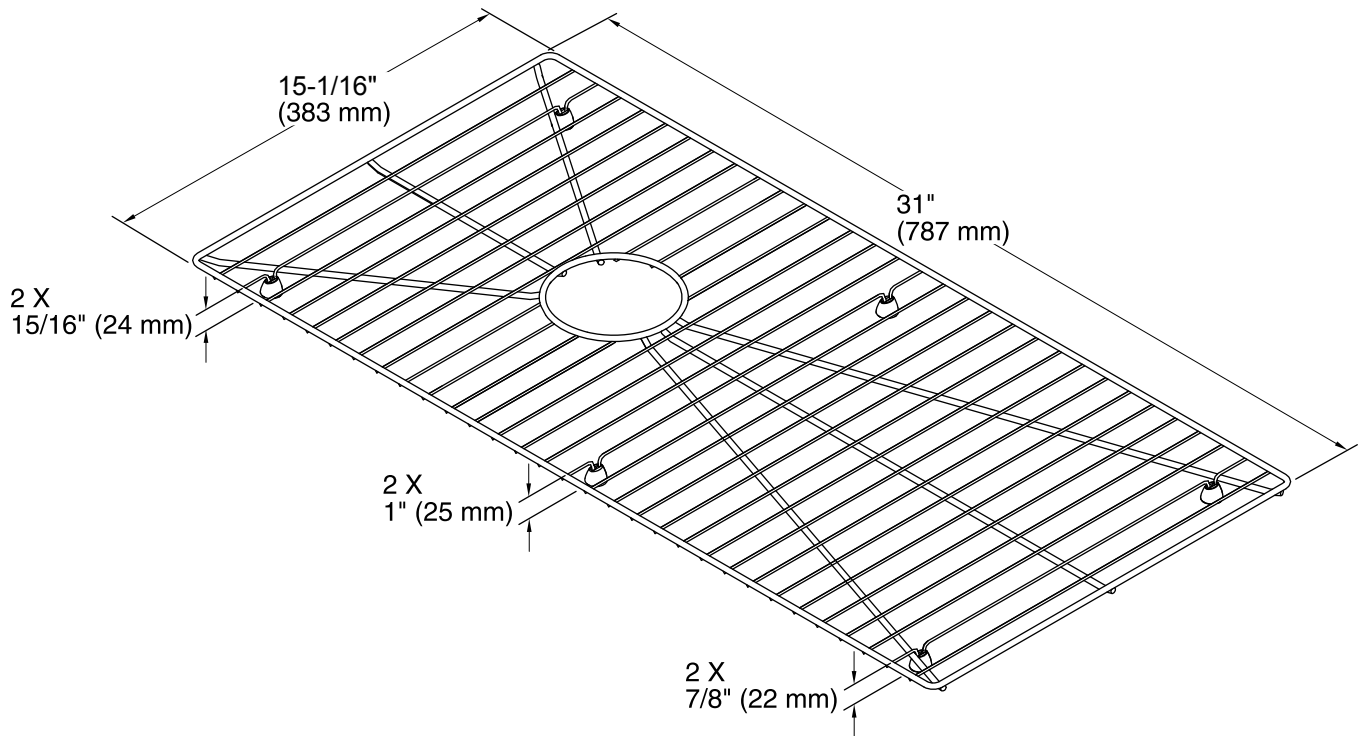

Technical Information

All product dimensions are nominal.

Material: Stainless Steel