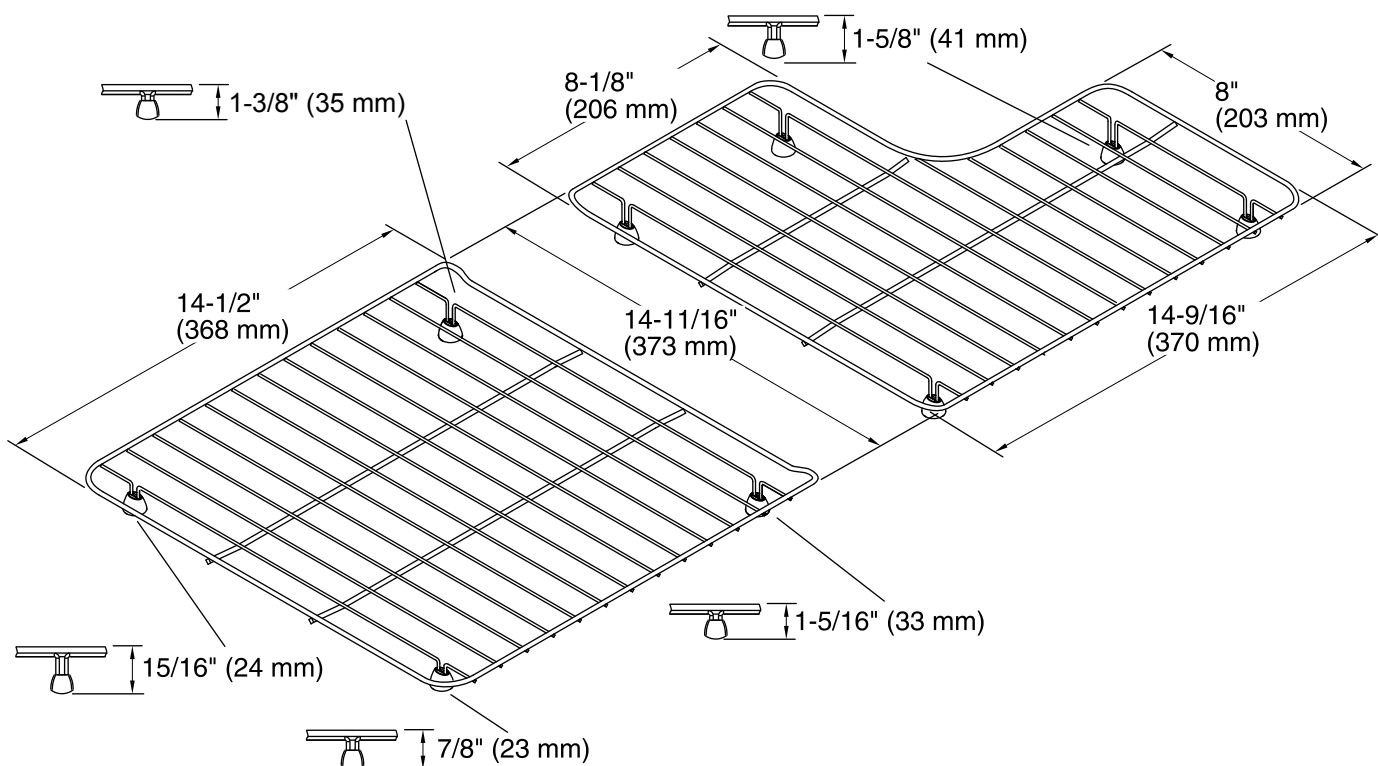

#### Features

- Fits in the bowl of the K-6488 and K-6489 Whitehaven kitchen sinks.
- Includes left and right racks.
- Durable, electro-polished stainless-steel construction.
- Helps protect sink surface from daily wear.
- Dishwasher safe.
- Rubber feet provide added protection.

### Technical Information

All product dimensions are nominal.

Material: Stainless Steel