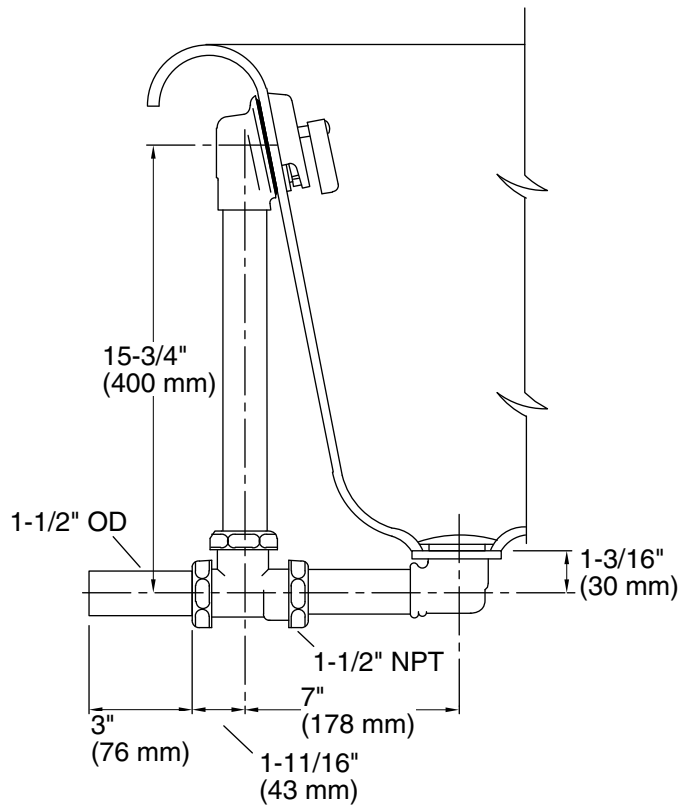

Above-the-Floor

Technical Information

All product dimensions are nominal.

Notes

Install this product according to the installation guide.