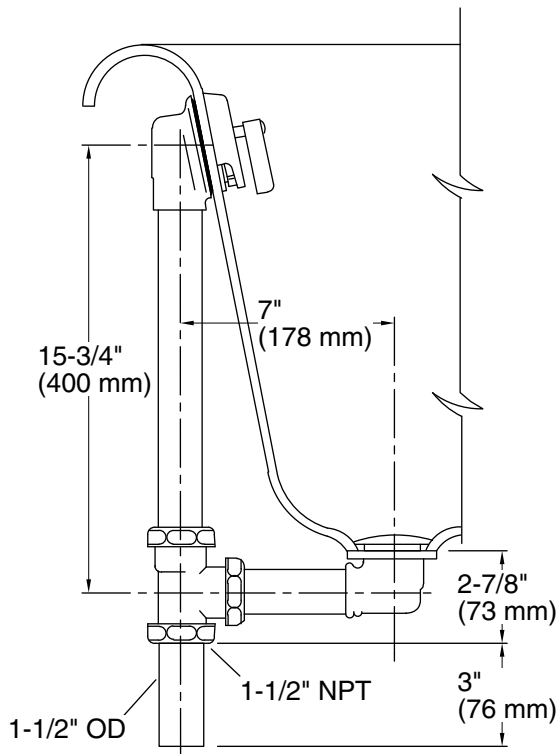

Through-the-Floor