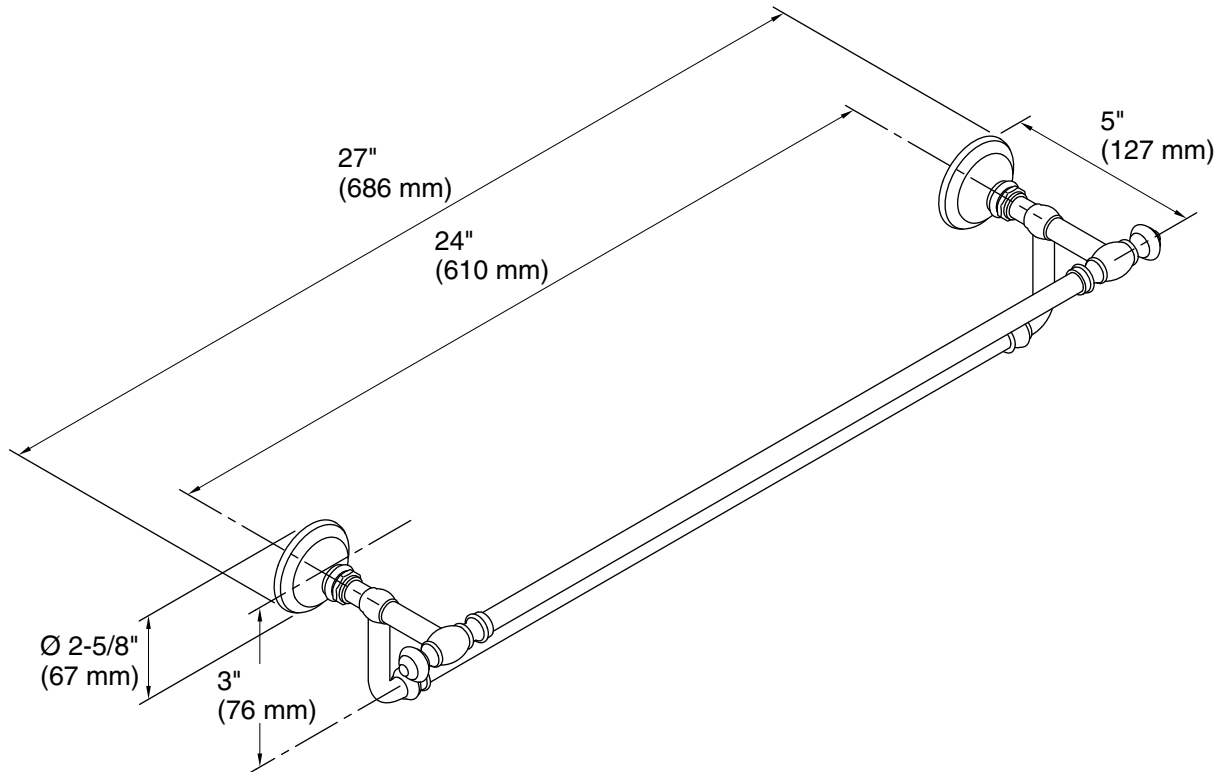

Technical Information

All product dimensions are nominal.

Installation Type: Wall-mount

Material: Metal

Notes

Install this product according to the installation guide.

CAUTION: Risk of personal injury. Do not install these products in any area where they are likely to be used inadvertently as a grab bar or support bar. These products are not designed or intended for use as a grab bar or support bar.