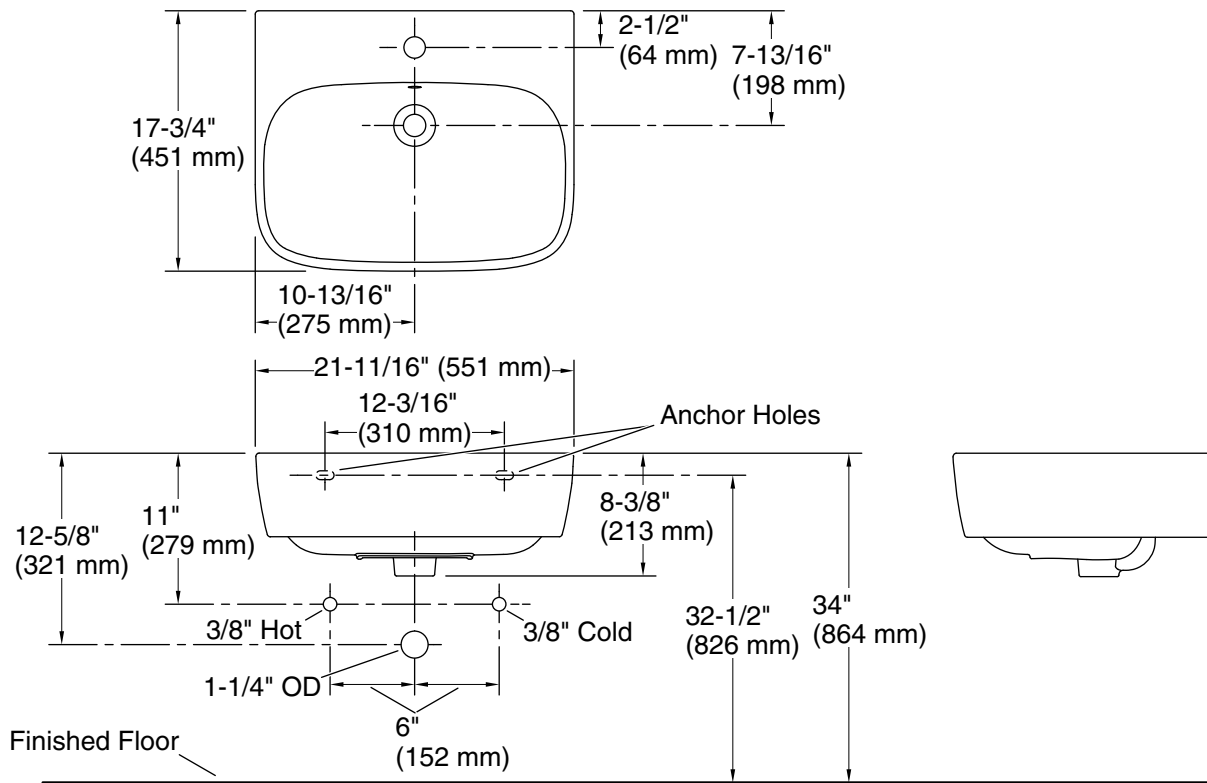

Technical Information

All product dimensions are nominal.

Installation: Wall-mount

Number of deck holes: 1

Drain hole: 1-3/4" (44 mm)

Notes

Install this product according to the installation instructions.