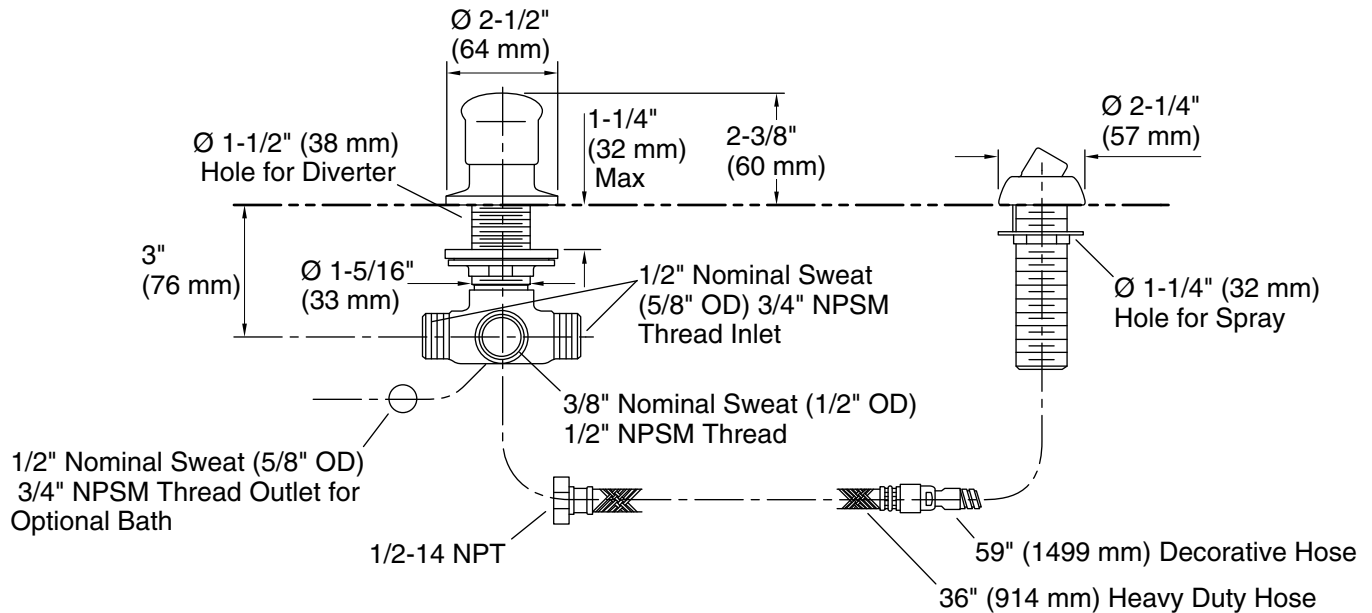

Features

- 2-way diverter valve.
- Diverter valve has backflow protection.
- Deck- or bath-mount handshower kit.
- Includes polished chrome hose (handshower sold separately).

Material

- Brass construction.
- KOHLER finishes resist corrosion and tarnishing.

Installation

- Bath- or deck-mount.

Recommended Products/Accessories

K-23723 Faucet cleaner

Optional Products/Accessories

79583 Roughing-in Kit for Deck-Mount Handshowers

Codes/Standards

ASME A112.18.1/CSA B125.1

Technical Information

All product dimensions are nominal.

Notes

Install this product according to the installation instructions.