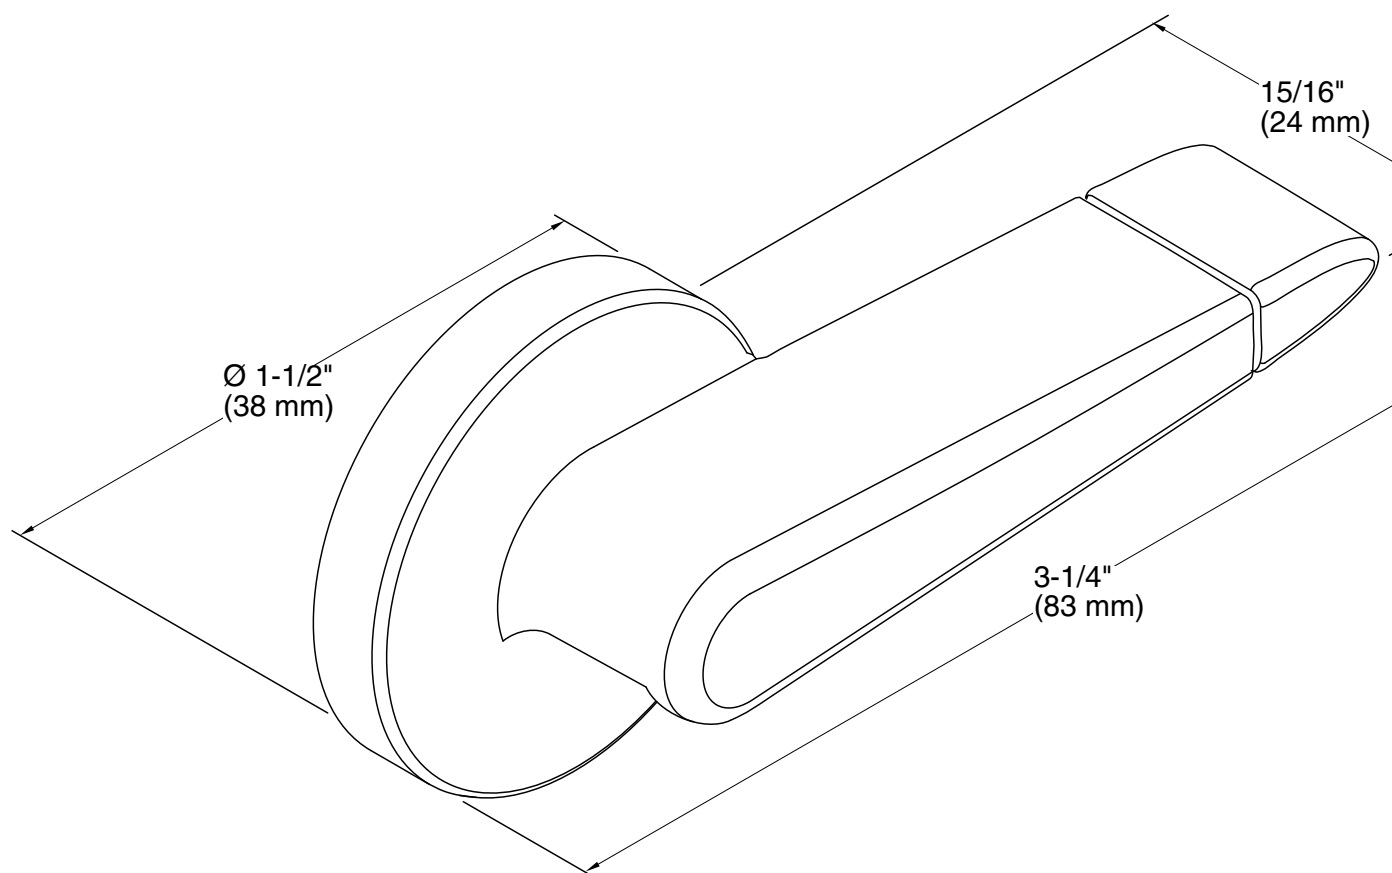

KOHLER®

Dual-flush Trip Lever
K-9237

Technical Information

All product dimensions are nominal.

Material: Metal

1-800-4KOHLER (1-800-456-4537)

Kohler Co. reserves the right to make revisions without notice to product specifications.

For the most current Specification Sheet, go to www.kohler.com.

THE BOLD LOOK
OF **KOHLER**®