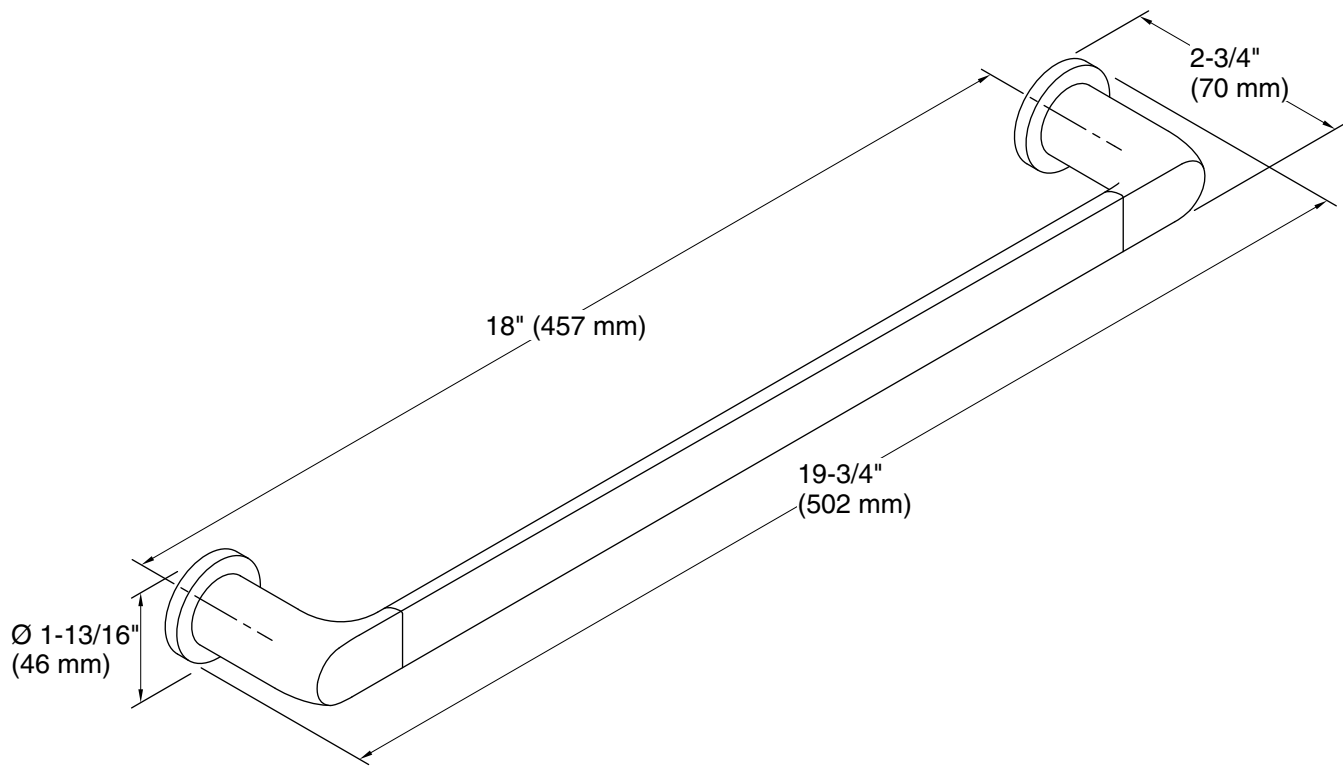

## Features

- 18" (457 mm) towel bar.
- Coordinates with other products in the Avid collection.

## Technical Information

All product dimensions are nominal.

Installation Type: Wall-mount

Material: Zinc, Brass