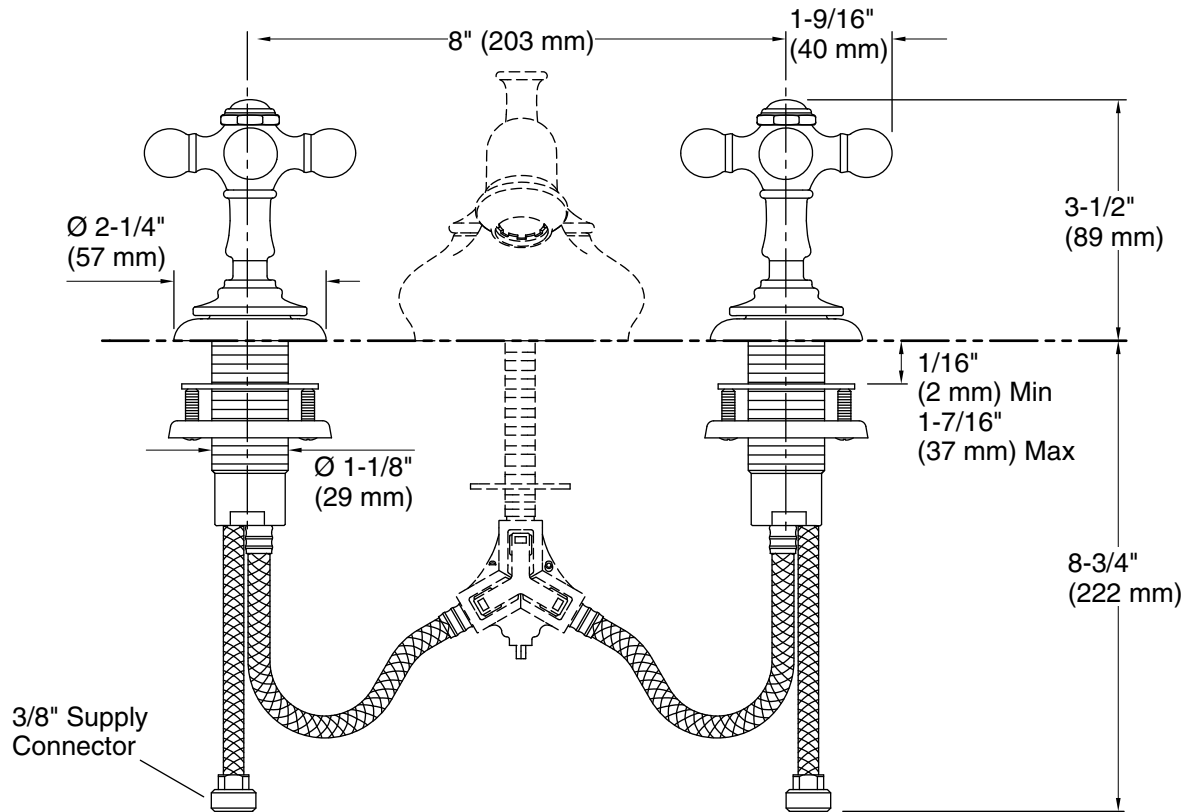

Technical Information

All product dimensions are nominal.

Notes

Install this product according to the installation instructions.

ADA compliant for handles only.

ADA compliant when installed to the specific requirements of these regulations.