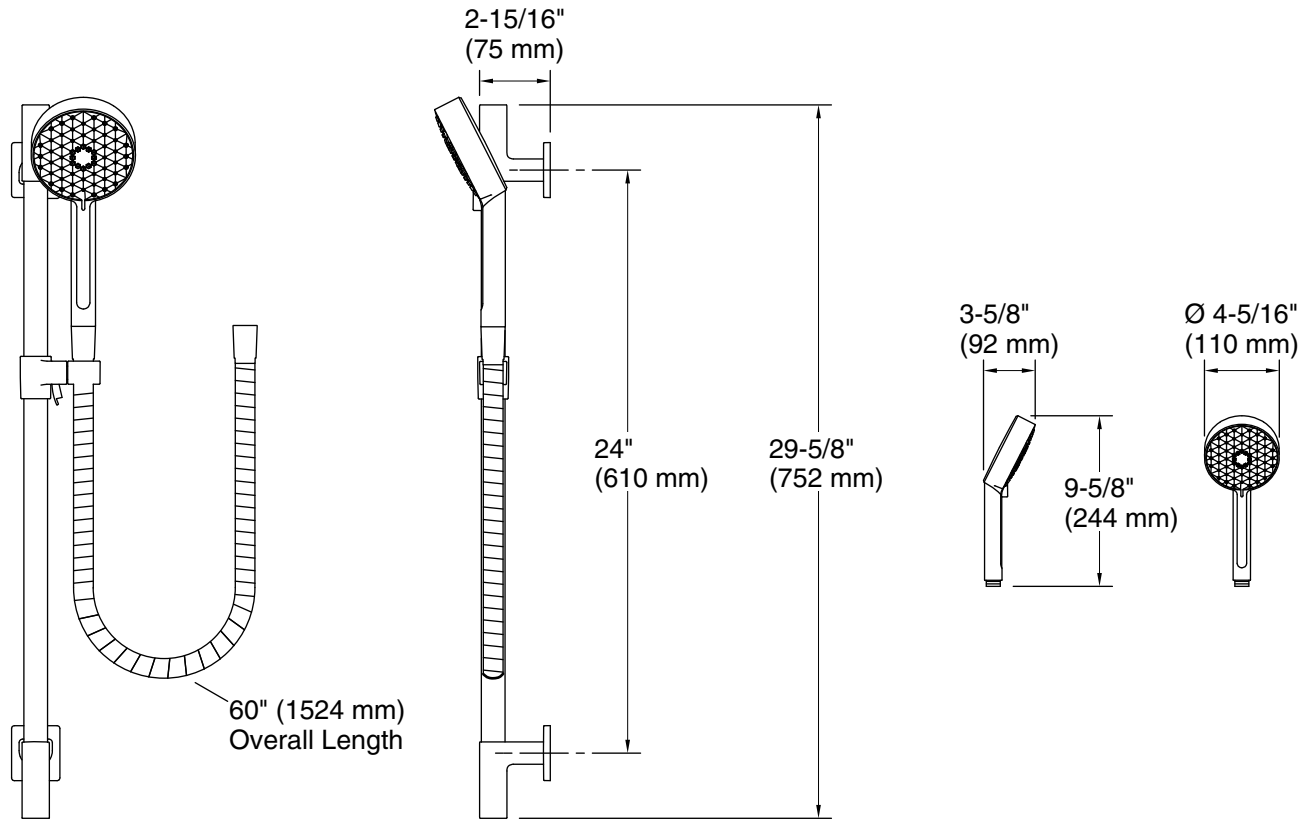

Features

- Handshower features contemporary design.
- Three spray functions with ADA non-positive shut off.
- Thumb tab allows for a smooth transition between sprays.
- 24-inch slidebar features adjustable mounting brackets for installation flexibility.
- Includes 60-inch smooth hose.

K-98350 wall-mount supply elbow

K-98351 wall-mount supply elbow with check valve

Included Components

Additional Components:

60-inch smooth hose

Codes/Standards

ASME A112.18.1/CSA B125.1
DOE - Energy Policy Act 1992
EPA WaterSense®
California Energy Commission (CEC)
ADA
ICC/ANSI A117.1
OBC

Technical Information

All product dimensions are nominal.

Handshower:

Rated maximum flow: 1.75 gal/min (6.6 l/min)

Notes

Install this product according to the installation instructions.

Plumbing codes require approved backflow prevention devices to be installed in-line to handshowers. Please consult with local plumbing officials.