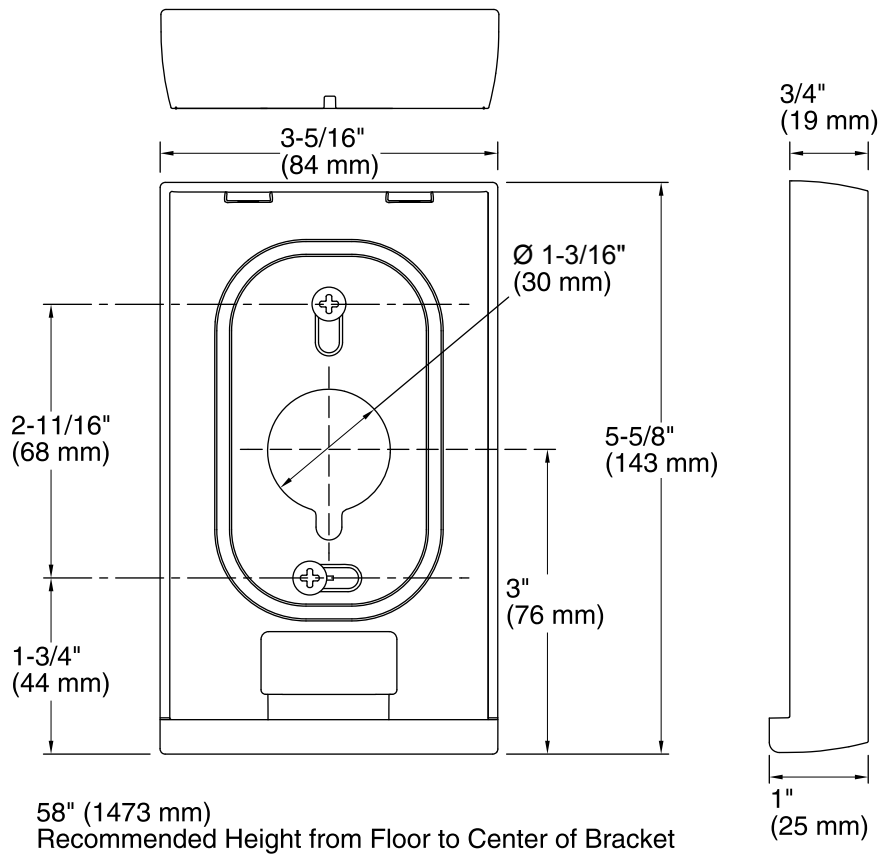

Technical Information

All product dimensions are nominal.

Drain included: No

Notes

Install this product according to the installation guide.