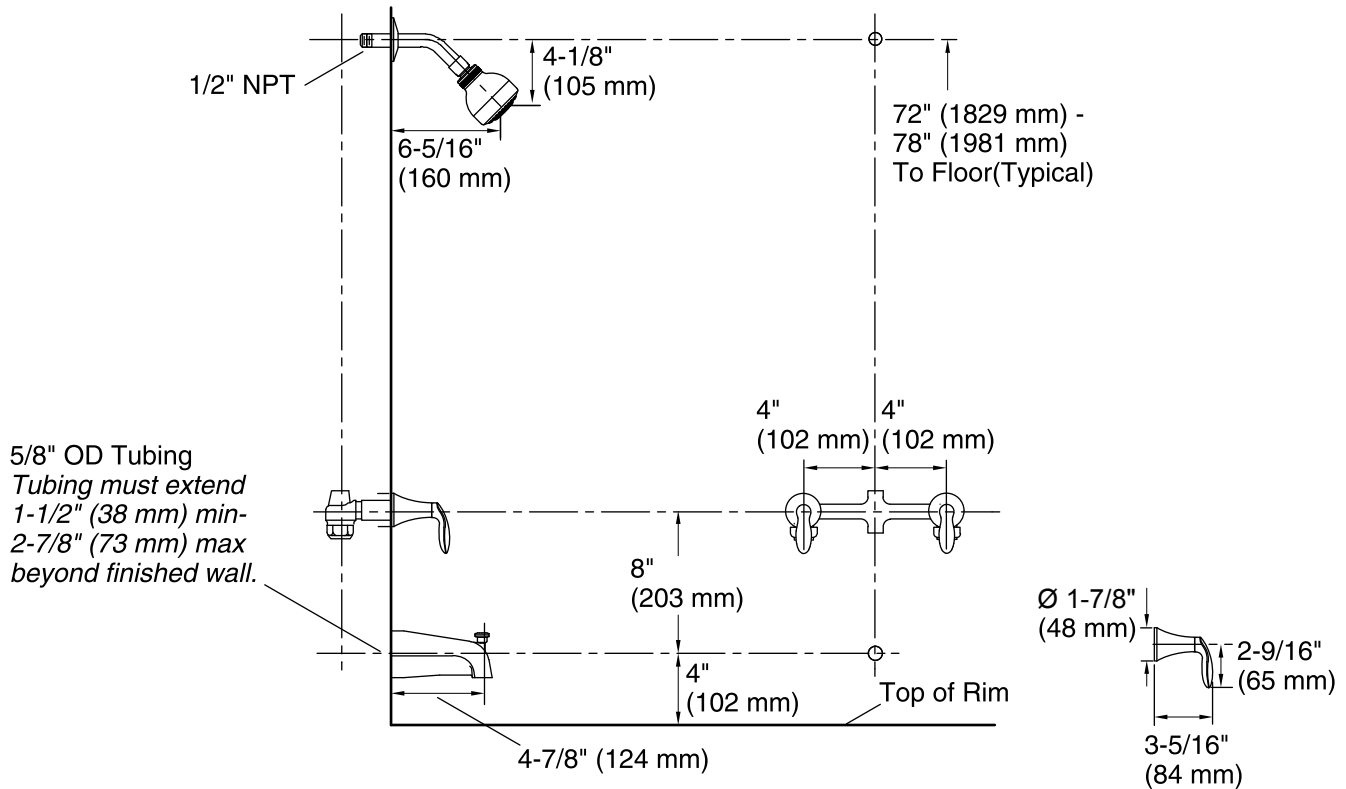

Features

- 4-7/8" (124 mm) diverter spout with slip-fit connection.
- Reversible 1/2" quarter-turn washerless ceramic disc valves.
- Lever handles.
- Includes showerhead, arm and flange.

Material

- Premium construction ensures durability and reliability.

Required Products/Accessories

K-302-K 1/2" Ceramic In-Wall Valve System

Optional Products/Accessories

56374 Elongated Escutcheons

Codes/Standards

ASME A112.18.1/CSA B125.1

DOE - Energy Policy Act 1992

KOHLER® Faucet Lifetime Limited Warranty

Technical Information

All product dimensions are nominal.

Showerhead/Body Spray:

Rated maximum flow: 2.5 gal/min (9.5 l/min)

Pressure: 80 psi (5.5 bar)

Notes

Install this product according to the installation guide.