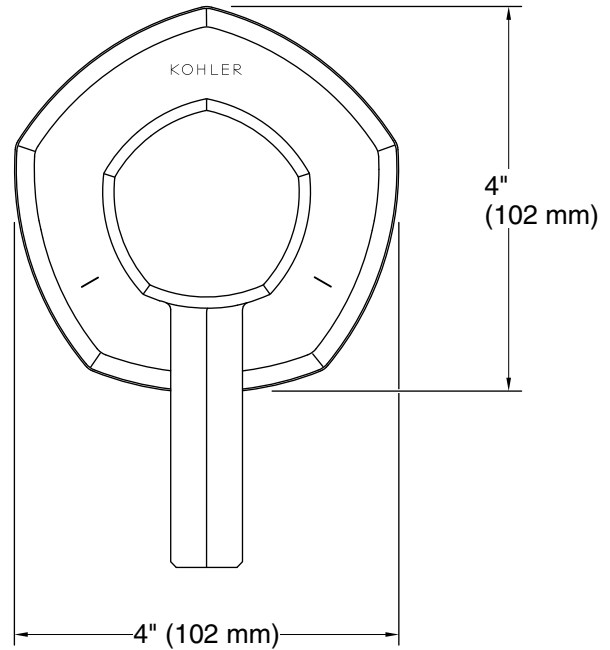

Technical Information

All product dimensions are nominal.

Drain included: No

Notes

ADA, OBC, CSA B651 compliant when installed to the specific requirements of these regulations.