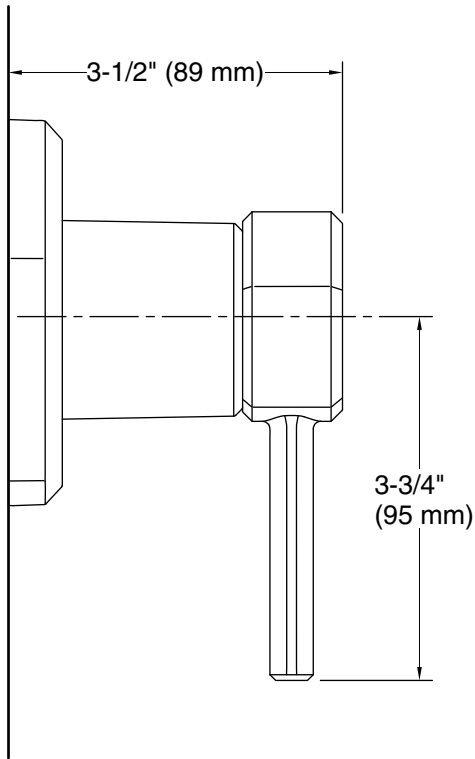

Technical Information

All product dimensions are nominal.

Drain included: No

Notes

ADA, OBC, CSA B651 compliant when installed to the specific requirements of these regulations.