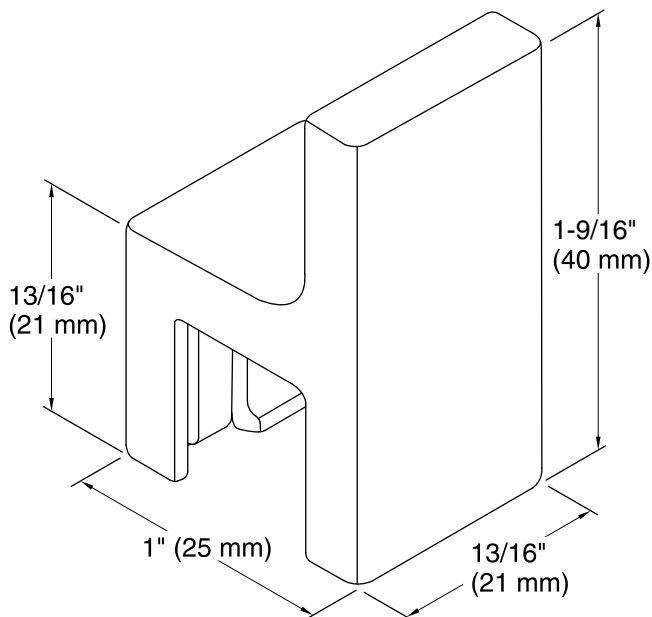

Technical Information

All product dimensions are nominal.

Notes

Install this product according to the installation instructions.

CAUTION: Risk of personal injury. Do not install these products in any area where they are likely to be used inadvertently as a grab bar or support bar. These products are not designed or intended for use as a grab bar or support bar.