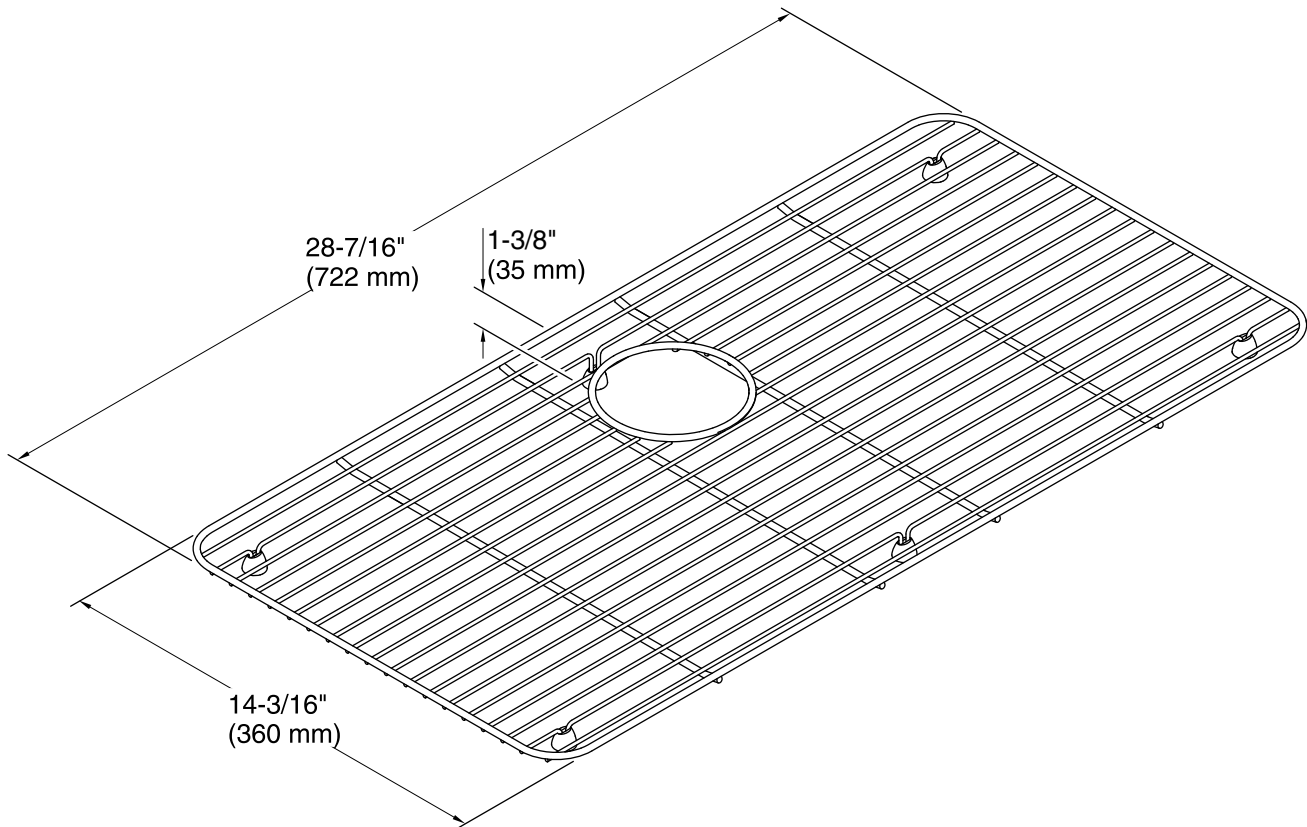

Features

- Fits in the bowl of the K-5707 Iron/Tones kitchen sink.
- Durable stainless steel construction.
- Helps protect sink surface from daily wear.
- Rubber feet provide added protection.
- Dishwasher safe.

Technical Information

All product dimensions are nominal.