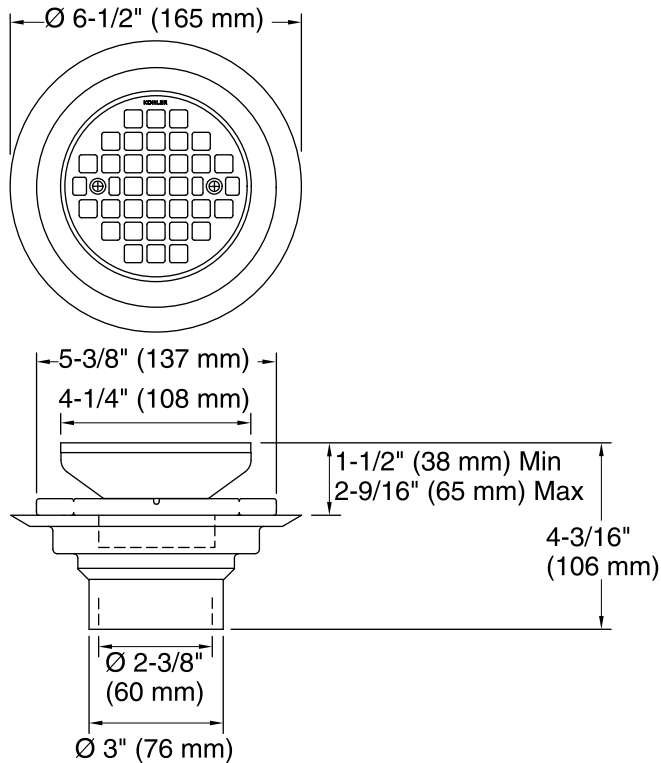

Features

- Removable round-shaped grid plate.
- Reversible collar to accommodate a variety of tile thicknesses.
- 2" and 3" PVC connection.

Material

- Brass and PVC construction.
- KOHLER finishes resist corrosion and tarnishing.

Installation

- Through-the-floor tile-in installation.

Codes/Standards

ASME A112.18.2/CSA B125.2

KOHLER® Faucet Lifetime Limited Warranty

See website for detailed warranty information.

Available Colors/Finishes

Collar with Threads Facing Down

Collar with Threads Facing Up

Technical Information

All product dimensions are nominal.

Notes

Install this product according to the installation instructions.