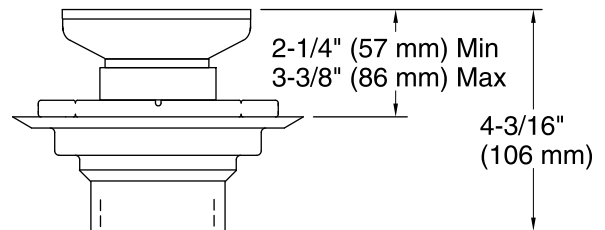

Features

- Removable round-shaped grid plate.
- Reversible collar to accommodate a variety of tile thicknesses.
- 2" and 3" PVC connection.

Material

- Brass and PVC construction.
- KOHLER finishes resist corrosion and tarnishing.

Collar with Threads Facing Down

Collar with Threads Facing Up

Technical Information

All product dimensions are nominal.

Notes

Install this product according to the installation instructions.