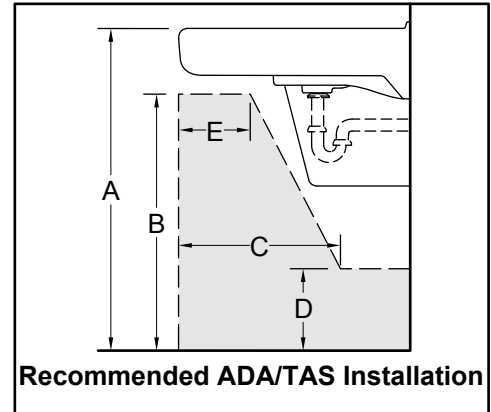

### Available Color/Finishes

*Color tiles intended for reference only.*

Color	Code	Description
-------	------	-------------

	0	White
--	---	-------

Recommended ADA/TAS installation:

	ADA and TAS	Children's Environment ADA and TAS Ages 6-12 yrs
A	34" (864 mm)	31" (787 mm)
B	27" (686 mm)	24" (610 mm)
C	11" (279 mm)	11" (279 mm)
D	9" (229 mm)	9" (229 mm)
E	8" (203 mm)	8" (203 mm)

### Technical Information

All product dimensions are nominal.

Installation: Wall-mount  
 Bowl area: Length: 14-3/8" (365 mm)  
 Width: 12-5/16" (313 mm)  
 Water depth: 3-1/4" (83 mm)  
 Number of deck holes: 3  
 Faucet hole(s): 1-3/8" (35 mm)  
 Drain hole: 1-3/4" (44 mm)