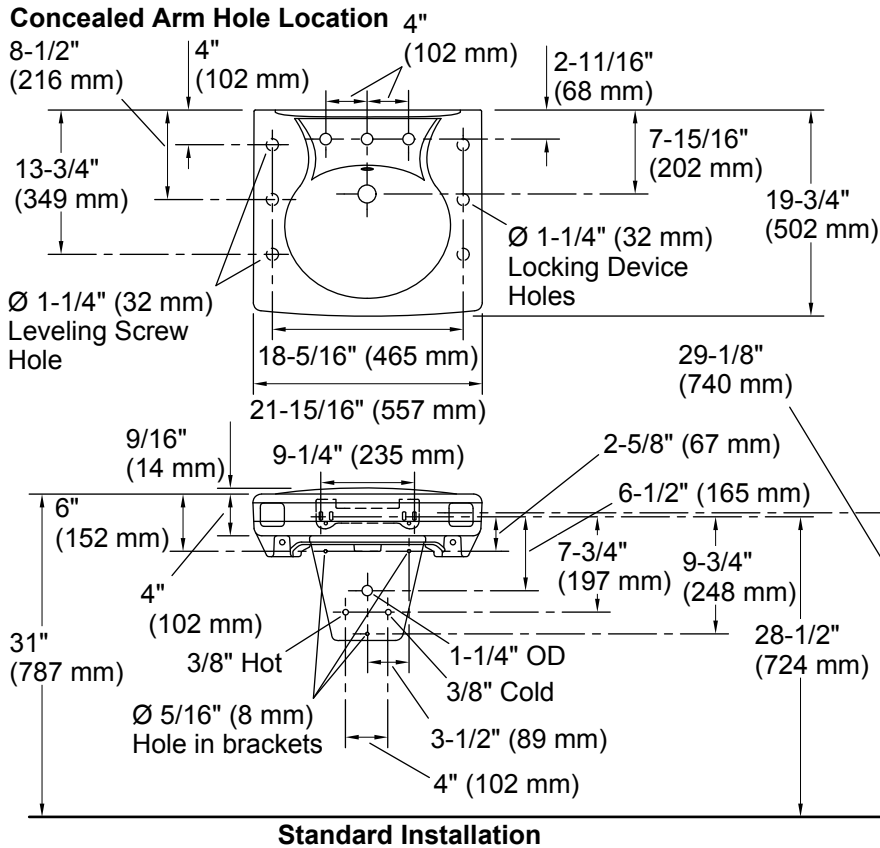

### Available Color/Finishes

*Color tiles intended for reference only.*

Color	Code	Description
-------	------	-------------

	0	White
--	---	-------

Recommended ADA/TAS installation:

	ADA and TAS	Children's Environment ADA and TAS Ages 6-12 yrs
A	34" (864 mm)	31" (787 mm)
B	27" (686 mm)	24" (610 mm)
C	11" (279 mm)	11" (279 mm)
D	9" (229 mm)	9" (229 mm)
E	8" (203 mm)	8" (203 mm)

### Technical Information

All product dimensions are nominal.

Installation: Wall-mount  
 Bowl area: Length: 14-3/8" (365 mm)  
 Width: 12-5/16" (313 mm)  
 Water depth: 3-1/4" (83 mm)  
 Number of deck holes: 3  
 Faucet hole(s): 1-3/8" (35 mm)  
 Drain hole: 1-3/4" (44 mm)