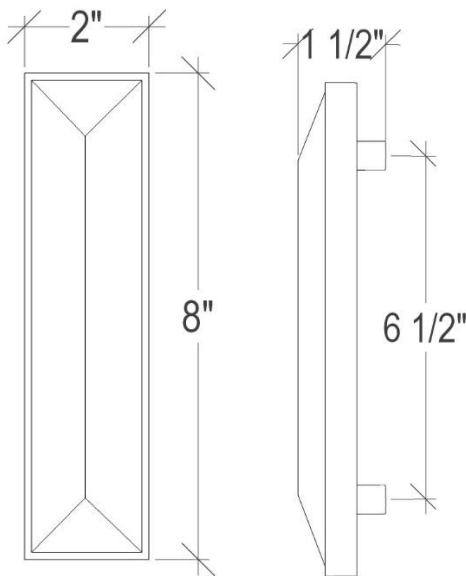

VH007PB-04 Black Prism Polished Brass Shown

Dimensions are approximate

VH007-04

8" ARTISAN GLASS HARDWARE
SMALL RECTANGLE WITH BLACK PRISM

DETAILS

Materials: Smooth Metal with Black Glass
Dimensions are approximate: [OD: 8" x 2" x 1.5"]
Each piece is hand-crafted; no two will be the same
NOTE: Due to the handmade nature of the hardware variations in the glass may be visible.