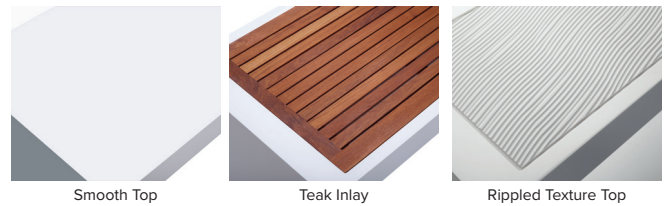

Custom Top Textures $1,285	
Honeycomb (CTXR2)	Snake Skin (CTXR5)
Ice (CTXR3)	Jigsaw Puzzle (CTXR6)
Wave (CTXR4)	Desert Dunes (CTXR7)