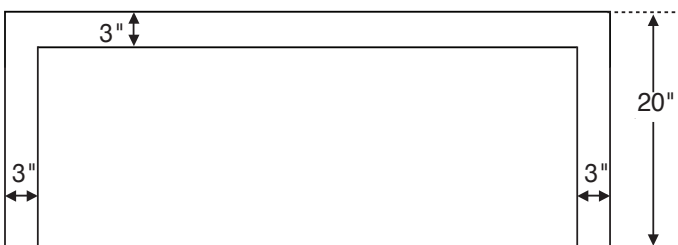

Custom Top Textures $1,285	
Honeycomb (CTXR2)	Snake Skin (CTXR5)
Ice (CTXR3)	Jigsaw Puzzle (CTXR6)
Wave (CTXR4)	Desert Dunes (CTXR7)