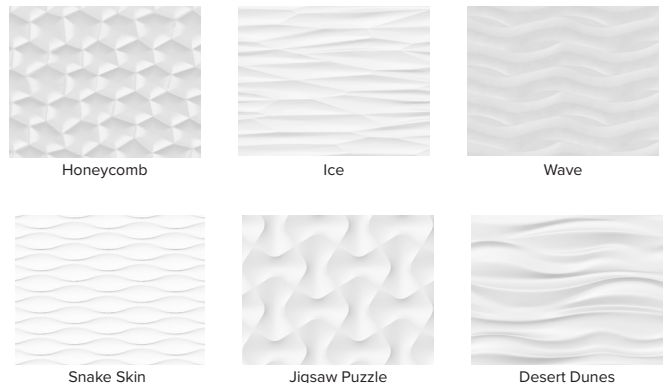

MTI's Customer Service Department is available
Monday-Friday 8am-6pm EST
800-783-8827 or service@mtibaths.com