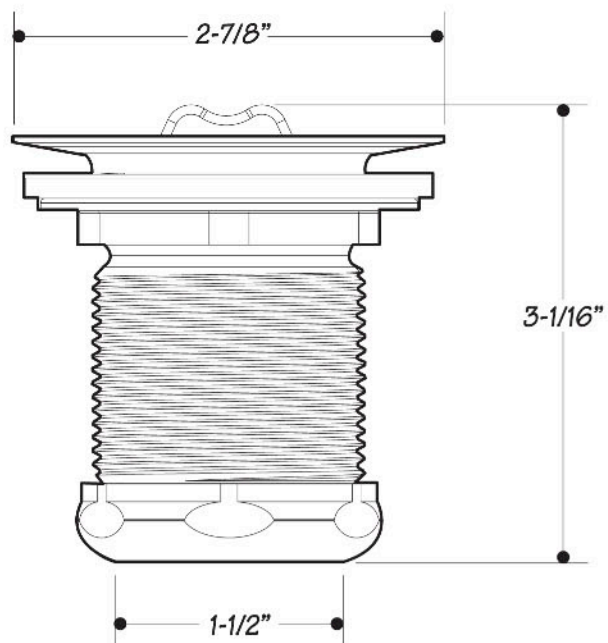

INSTALLATION DIMENSIONS

This model offers you the following features & benefits:

- Fits standard 2" bar sink drain opening
- Above sink installation
- Plastic Available in 7 finishes
 - CPB - Polished Chrome
 - SC - Satin Chrome
 - PN - Polished Nickel
 - BRN - Brushed Nickel
 - PEW - Pewter
 - AB - Antique Brass
 - PVD - Polished Brass
 - WB - Weathered Brass
 - WCP - Weathered Copper
 - ACP - Antique Copper
 - PCP - Polished Copper
 - ORB - Oil Rubbed Bronze
 - GPB - Polished Gold