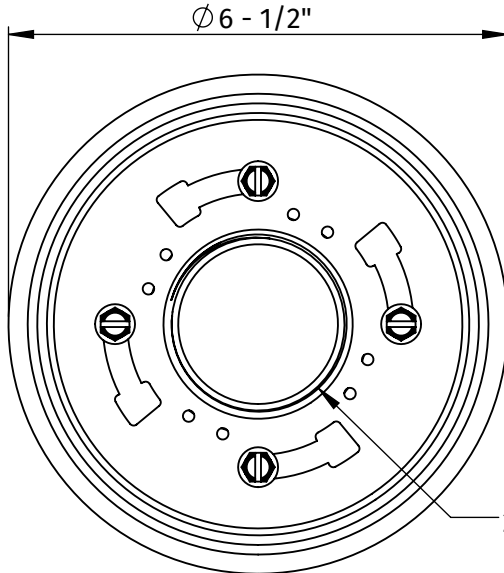

# Mountain

Plumbing Products

- FITS SHOWER DRAINS WITH 2" - 1 1/2 NPSM THREADS
- MT605A: ABS
- MT605P: PVC
- FITS 2" PLASTIC DWV PIPE