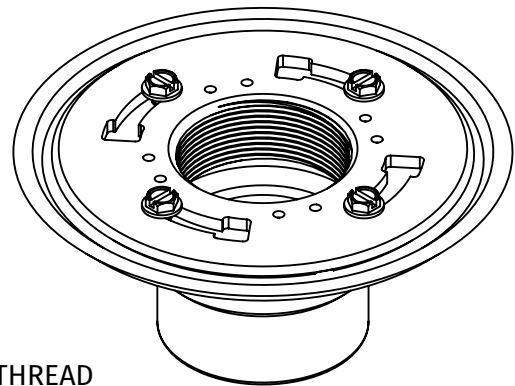

# Mountain

Plumbing Products

- FITS SHOWER DRAINS WITH 2" - 1 1/2 NPSM THREADS
- MT605A: ABS
- MT605P: PVC
- FITS 2" PLASTIC DWV PIPE