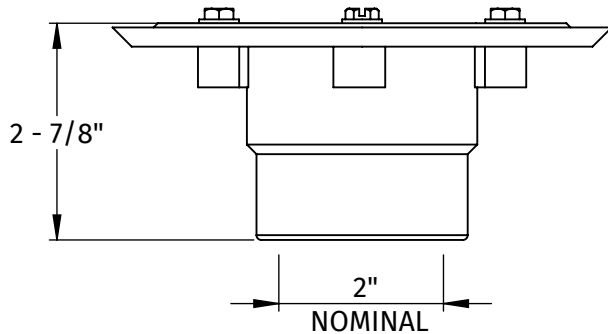

# Mountain

Plumbing Products

- FITS SHOWER DRAINS WITH 2" - 1 1/2 NPSM THREADS
- MT605A: ABS
- MT605P: PVC
- FITS 2" PLASTIC DWV PIPE