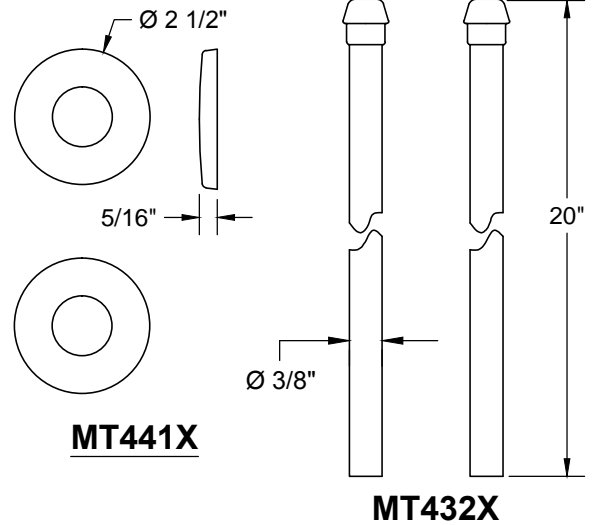

# MT410MASS-NL SPECIFICATIONS

### THIS DECORATIVE P TRAP KIT OFFERS THE FOLLOWING FEATURES:

- FULLY PLATED MT304X 1 1/4" X 1 1/2" 17 GA BRASS P TRAP WITH HIGH BOX ESCUTCHEON AND CLEAN OUT PLUG
- TWO MT410-NL 1/4 TURN NO LEAD BALL VALVES
- TWO MT432X NO LEAD SUPPLY TUBES
- TWO MT441X SURE GRIP WALL ESCUTCHEONS
- OFFERED IN MANY STANDARD DECORATIVE FINISHES
- SPECIAL FINISHES AVAILABLE UPON REQUEST