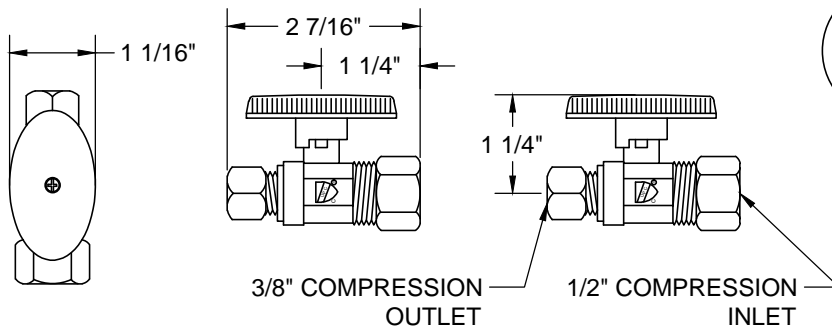

### THIS DECORATIVE P TRAP KIT OFFERS THE FOLLOWING FEATURES:

- FULLY PLATED MT304X 1 1/4" X 1 1/2" 17 GA BRASS P TRAP WITH HIGH BOX ESCUTCHEON AND CLEAN OUT PLUG
- TWO MT410-NL 1/4 TURN NO LEAD BALL VALVES
- TWO MT432X NO LEAD SUPPLY TUBES
- TWO MT441X SURE GRIP WALL ESCUTCHEONS
- OFFERED IN MANY STANDARD DECORATIVE FINISHES
- SPECIAL FINISHES AVAILABLE UPON REQUEST