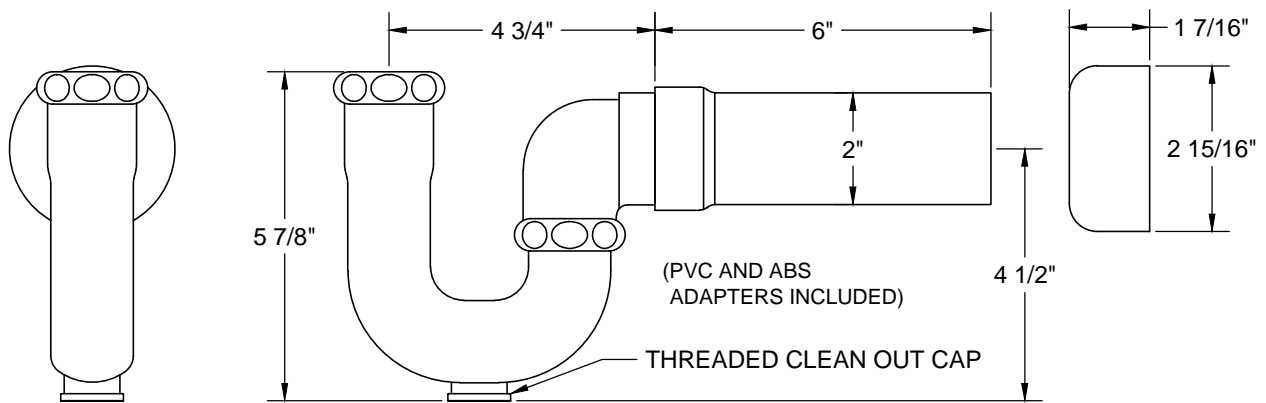

MT304X

WARRANTY

ONE YEAR WARRANTY ON PLATED FINISHES, 90 DAY WARRANTY ON ORB, EB, MHB, TB AND WCP AND LIFETIME ON PVD PROVIDED PROPER CARE HAS BEEN USED. ONE YEAR WARRANTY ON ALL PARTS. APPLIES TO ORIGINAL PURCHASER . CLAIMS REQUIRE PROOF OF PURCHASE.

FINISH CARE & MAINTENANCE

NEVER USE ANY HARSH ALKALI, ACID BASED DETERGENTS OR CLEANERS SUCH AS SOFT SCRUB®, SCRUBBING BUBBLES® OR COMET® TO CLEAN. DO NOT USE BRILLO® AND SCOTCH BRITE® PADS. THESE WILL ALL HARM THE FINISH. TO CLEAN, USE ONLY A DAMP SOFT CLOTH AND WIPE USING A SOFT CLOTH. STANDARD WINDEX CAN ALSO BE USED SPARINGLY. TO MAINTAIN THE FINISH, WIPE WITH A SOFT DRY CLOTH. AN OCCASIONAL COAT OF PURE CARNUBA WAX WITHOUT CLEANERS WILL HELP PROTECT THE FINISH.