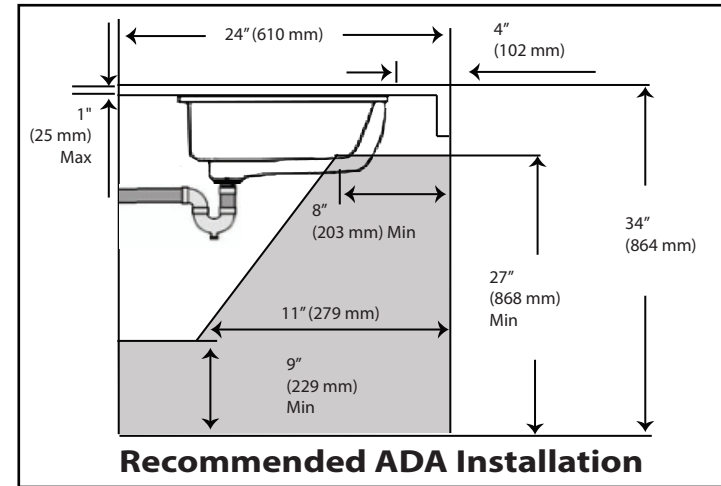

## Vitreous China Bath Undermount Sinks

www.NantucketSinksUSA.com  
info@nantucketsinksusa.com

**MODEL: GB-17X13-W**

### Technical Information

All product dimensions are nominal.

Installation: Undermount  
 Bowl area: Length: 17" (431 mm)  
 Width: 13" (330 mm)  
 Bowl Depth: 5" (127 mm)

### CODES/STANDARDS

- Meet ADA guidelines and ANSI A117.1 requirements when countertop is installed 864mm (34") from finished floor and lavatory is installed 47mm (1 7/8") minimum from front edge.
- Meets and exceeds ASME A112.19.2/CSA B45.1
- Certifications: IAPMO(cUPC)