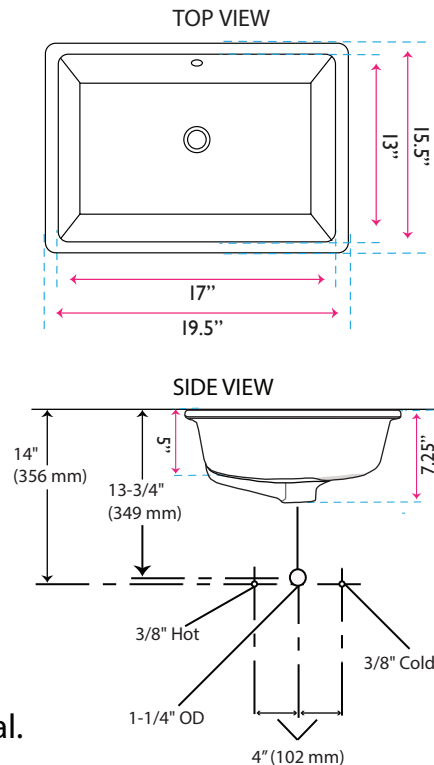

### Technical Information

All product dimensions are nominal.

Installation: Undermount  
 Bowl area: Length: 17" (431 mm)  
 Width: 13" (330 mm)  
 Bowl Depth: 5" (127 mm)

### CODES/STANDARDS

- Meet ADA guidelines and ANSI A117.1 requirements when countertop is installed 864mm (34") from finished floor and lavatory is installed 47mm (1 7/8") minimum from front edge.
- Meets and exceeds ASME A112.19.2/CSA B45.1
- Certifications: IAPMO(cUPC)