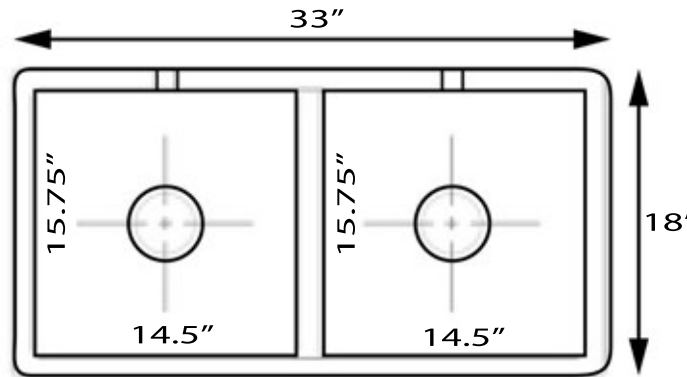

Vineyard Collection
Premium Fireclay Farmhouse Apron Sink

MODEL:
FCFS3318D-ShabbyGreen

Overall Dimensions	Interior Bowls	Apron Height	Bowl Depth	Drain Dimensions
33 x 18"	14.5" x 15.75"	10"	8.75"	3.5" Opening

Please Be Advised

- (Nominal Dimensions*) Actual Dimensions may vary by 1/2"
- Template Not included
- Custom Cabinet/Apron Cabinet Base Required
- Very Heavy 2 Person lift Recommended

FEATURES

- Premium Fireclay Sink - Made In Italy
- Compatible Grid BG-VC3318D (not included)
- Compatible with garbage disposals - Extended flange/ferrule may be required
- Limited Warranty