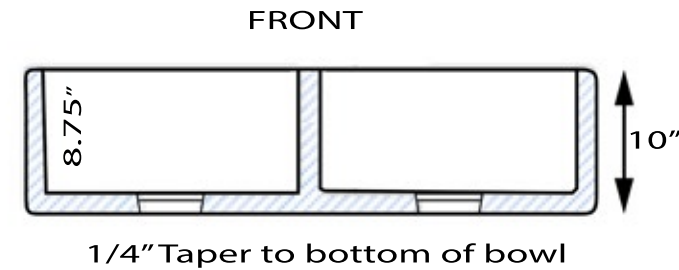

Vineyard Collection
Premium Fireclay Farmhouse Apron Sink

MODEL:
FCFS3318D-ShabbyGreen

Overall Dimensions	Interior Bowls	Apron Height	Bowl Depth	Drain Dimensions
33 x 18"	14.5" x 15.75"	10"	8.75"	3.5" Opening

Please Be Advised

- (Nominal Dimensions*) Actual Dimensions may vary by 1/2"
- Template Not included
- Custom Cabinet/Apron Cabinet Base Required
- Very Heavy 2 Person lift Recommended

FEATURES

- Premium Fireclay Sink - Made In Italy
- Compatible Grid BG-VC3318D (not included)
- Compatible with garbage disposals - Extended flange/ferrule may be required
- Limited Warranty