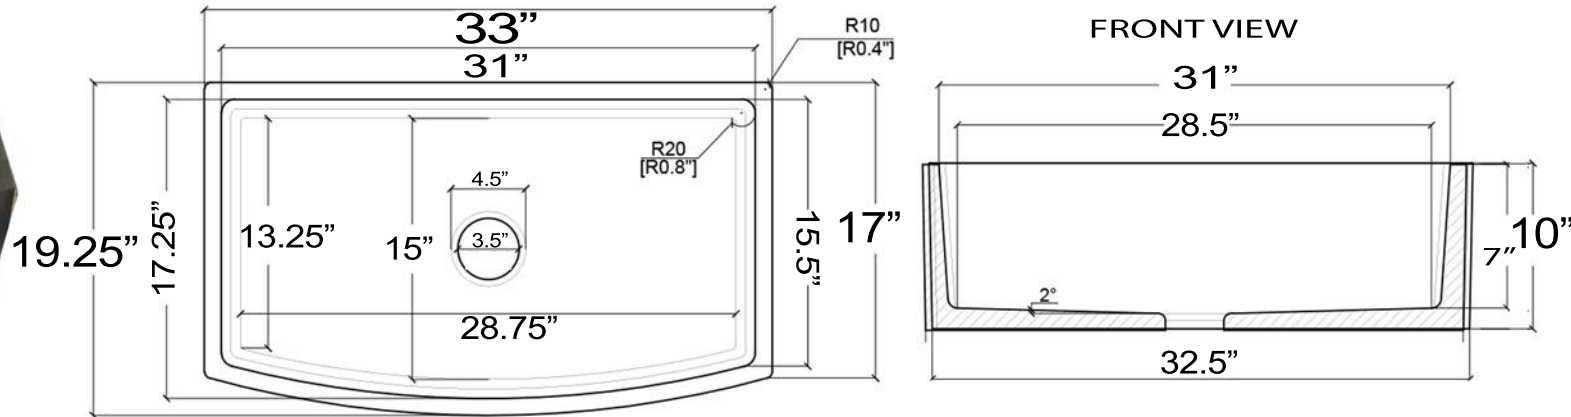

Vineyard Collection

Premium Curved Apron Fireclay Farmhouse Sink

Nantucket

S I N K S

MODEL:

FCFS3320CA-C

www.NantucketSinksUSA.com
info@nantucketsinksusa.com

Overall Dimensions	Interior Bowl	Apron Height	Bowl Depth	Drain Dimensions
33 x 19.25 x 10"	31" x 17.25" top / front 28.75" x 13.25" bottom / side	10"	9" at center 7" at side	3.5" Opening

- (Nominal Dimensions*) Actual Dimensions may vary by 1/2"
- Template Not included
- Custom/Apron Cabinet Required- internal cradle to support sink
- Very Heavy 2 Person lift Recommended

Project Name: _____