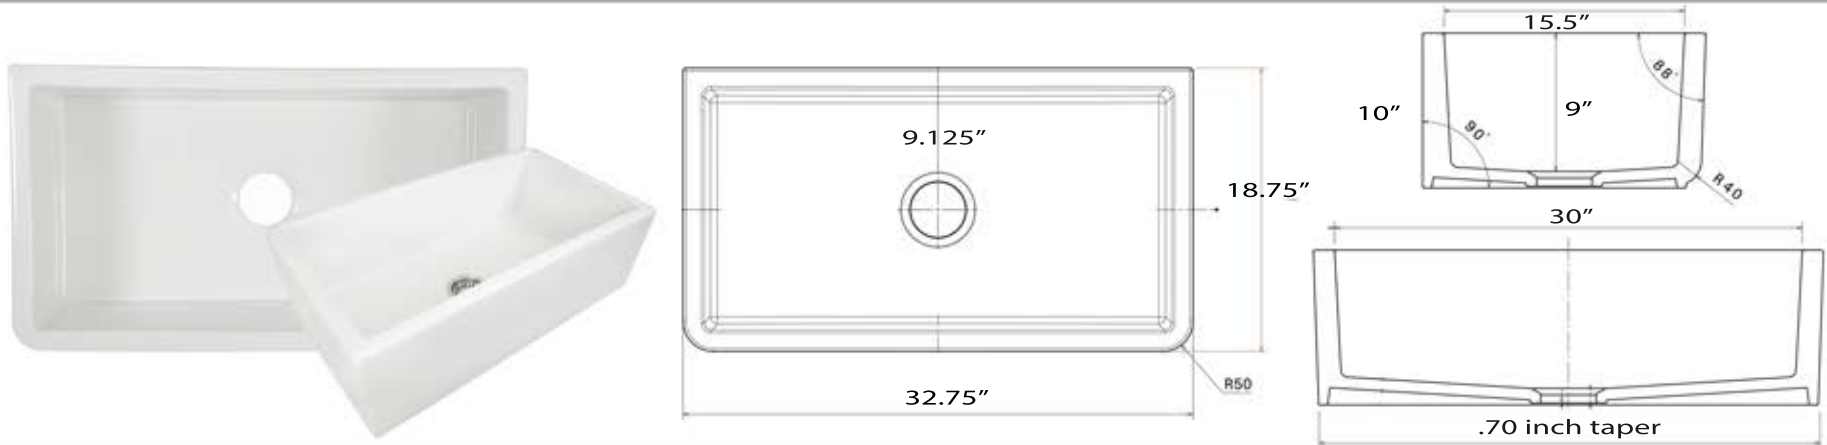

Cape Collection
Premium Fireclay Farmhouse Apron Sink

MODEL:
Harwich-33

Overall Dimensions	Large Bowl	Apron Height	Bowl Depth	Drain Dimensions
32.75" x 18.75"	30" x 15.5"	10"	9"	3.5" Opening

Please Be Advised

- (Nominal Dimensions*) Actual Dimensions may vary by 1/4"
- Template Not included
- Custom Cabinet Required
- Very Heavy 2 Person lift Recommended

FEATURES

- Premium Fireclay Sink with Decorative Apron
- 9" Depth Bowl
- Made in Italy
- Limited Warranty
- Rim 1.375"