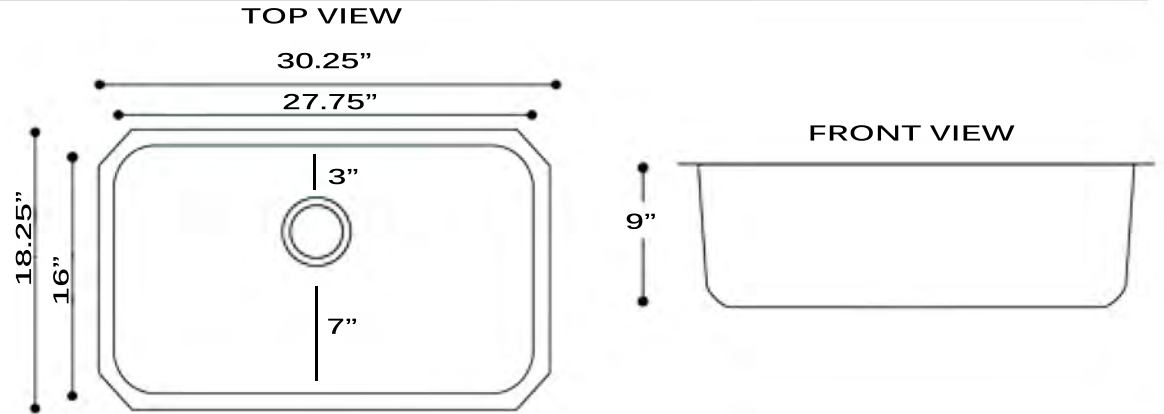

**Sconset Collection**  
**Premium Stainless Steel**  
**Undermount Kitchen Sink**

**MODEL:**  
**NS3018-9-16**

Overall Dimensions	Large Bowl	Small Bowl	Bottom Grid/s	Reverse Model
30.25 X 18.25"	27.75" X 16"	NA	BG43	NA

**FEATURES**

- Premium 304, 16 gauge Stainless Steel Kitchen Sink
- 9" Bowl Depth
- Brushed Satin Finish
- Limited Lifetime Manufacturers Warranty
- Insulated to Reduce Condensation
- Rubber Padding is Applied for Noise Reduction