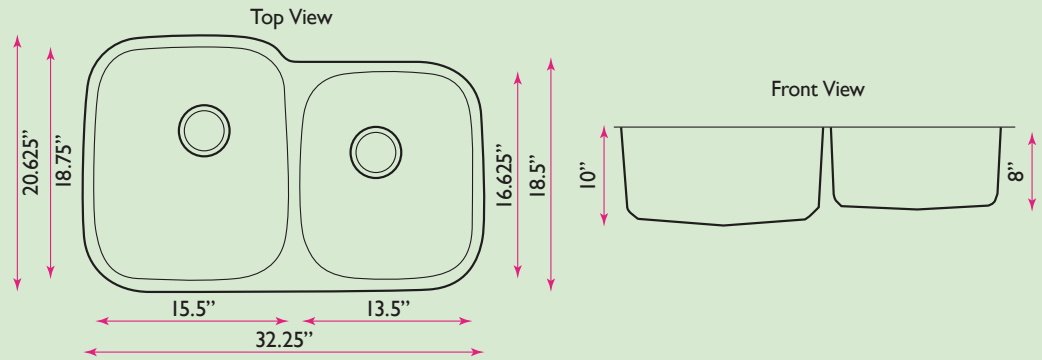

Sconset Collection

60/40 Double Bowl Undermount Stainless Steel Kitchen Sink
with Grids and Colander Drains

model:
NS503-16

Nantucket

S I N K S

www.NantucketSinksUSA.com
info@nantucketsinksusa.com

SPECS

| OVERALL DIMENSIONS | INTERIOR BOWL | DRAIN DIMENSIONS | EXTERIOR BOWL DEPTH | BOTTOM GRID(S) |
|--|---|------------------|---------------------|----------------|
| 32.25" x 20.625" x 10" Left 32.25" x 18.5" x 8" Right | 15.5" x 18.75" x 10" Left 13.5" x 16.625" x 8" Right | 3.5" Opening | 10", 8" | Included |