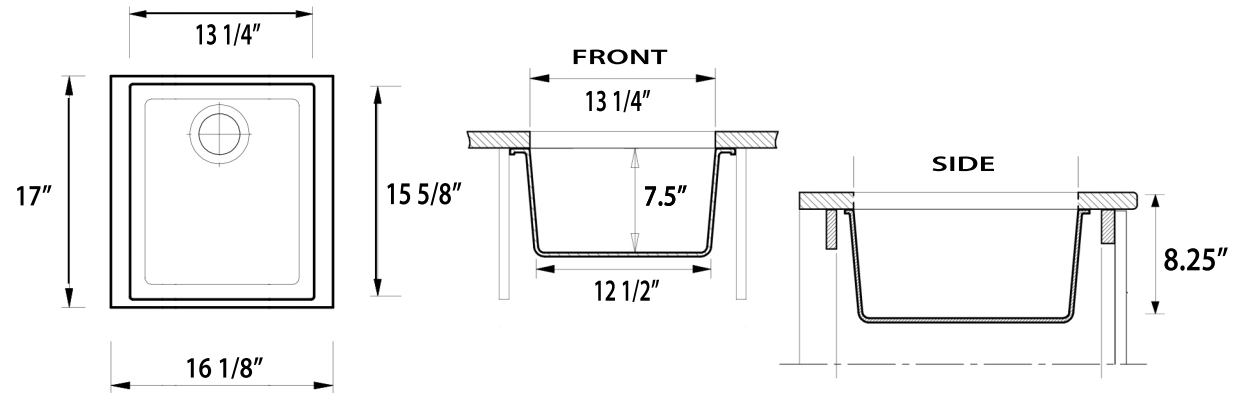

Granite Composite
 Premium Granite Composite
 Undermount Kitchen Sink

MODEL:
PR1716-W

Overall Dimensions	Interior Bowl	Bowl Depth	Height	Drain Dimension
16.125" x 17"	13.25" x 15.625"	7.5"	8.25"	3.5"

FEATURES