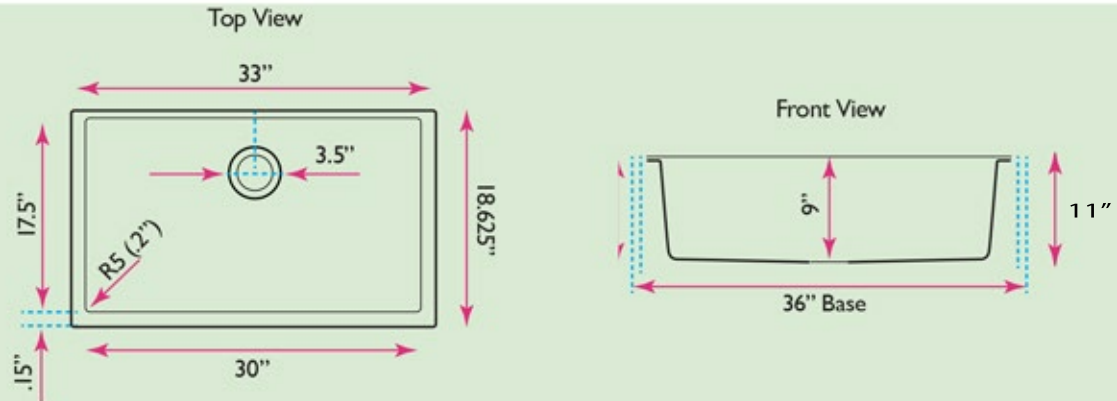

# Plymouth Collection

33 Inch Single Bowl Undermount  
Granite Composite Kitchen Sink

model:

**PR3320-BR-UM**

**Nantucket**  
S I N K S

www.NantucketSinksUSA.com  
info@nantucketsinksusa.com

SPECS

OVERALL DIMENSIONS	INTERIOR BOWL	INTERIOR BOWL DEPTH	DRAIN DIMENSIONS	BOTTOM GRID
33" x 18.625" x 11"	30" x 17.5"	9"	3.5" Drain Opening	BG-PR3320