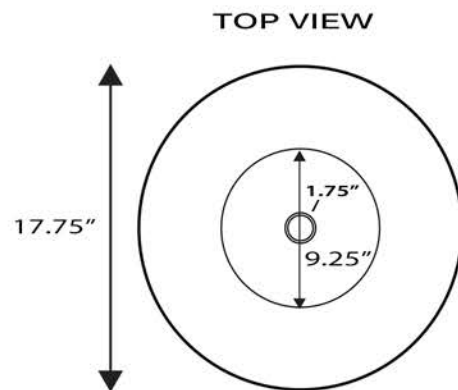

Regatta Collection

Fireclay Bathroom Vanity Sink

MODEL:
RC77240W "DINARD"

Overall Dimensions	Interior Bowl	Interior Depth	Height	Drain Dimensions
17.75" Diameter"	9.25" Diameter	5" overall 2.375" Inner basin	2.625" installed 6.375" overall	1.75"

FEATURES

- Genuine Italian Fireclay
- Nominal Dimensions - Actual may vary by 1/4"
- Semi-recessed vessel mount; Template not included
- No Overflow
- Made in Italy
- Do not clean with abrasive cleansers or pads
- Limited Warranty For Manufacturer defects