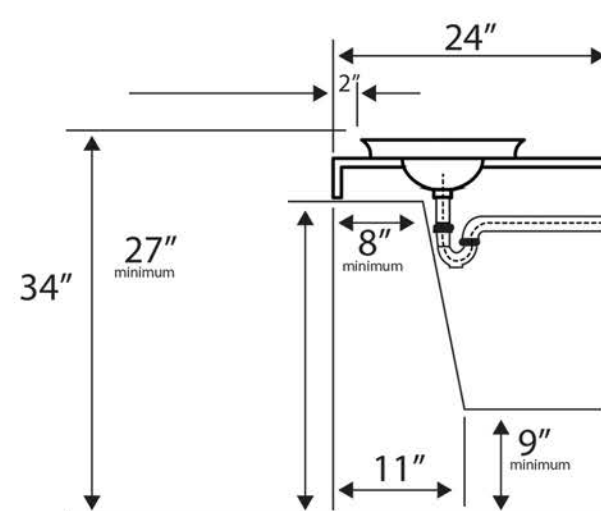

Regatta Collection

Fireclay Bathroom Vanity Sink

MODEL:
RC77240W "DINARD"

Overall Dimensions	Interior Bowl	Interior Depth	Height	Drain Dimensions
17.75" Diameter"	9.25" Diameter	5" overall 2.375" Inner basin	2.625" installed 6.375" overall	1.75"

FEATURES

- Genuine Italian Fireclay
- Nominal Dimensions - Actual may vary by 1/4"
- Semi-recessed vessel mount; Template not included
- No Overflow
- Made in Italy
- Do not clean with abrasive cleansers or pads
- Limited Warranty For Manufacturer defects