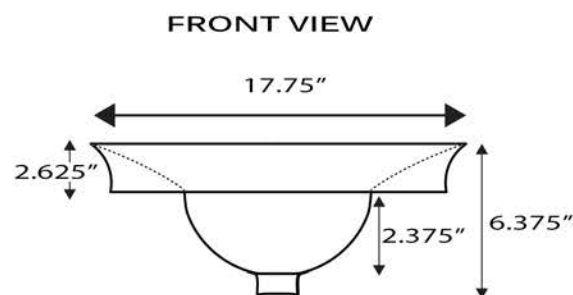

Regatta Collection

Fireclay Bathroom Vanity Sink

MODEL:
RC77240W "DINARD"

Overall Dimensions	Interior Bowl	Interior Depth	Height	Drain Dimensions
17.75" Diameter"	9.25" Diameter	5" overall 2.375" Inner basin	2.625" installed 6.375" overall	1.75"

FEATURES

- Genuine Italian Fireclay
- Nominal Dimensions - Actual may vary by 1/4"
- Semi-recessed vessel mount; Template not included
- No Overflow
- Made in Italy
- Do not clean with abrasive cleansers or pads
- Limited Warranty For Manufacturer defects