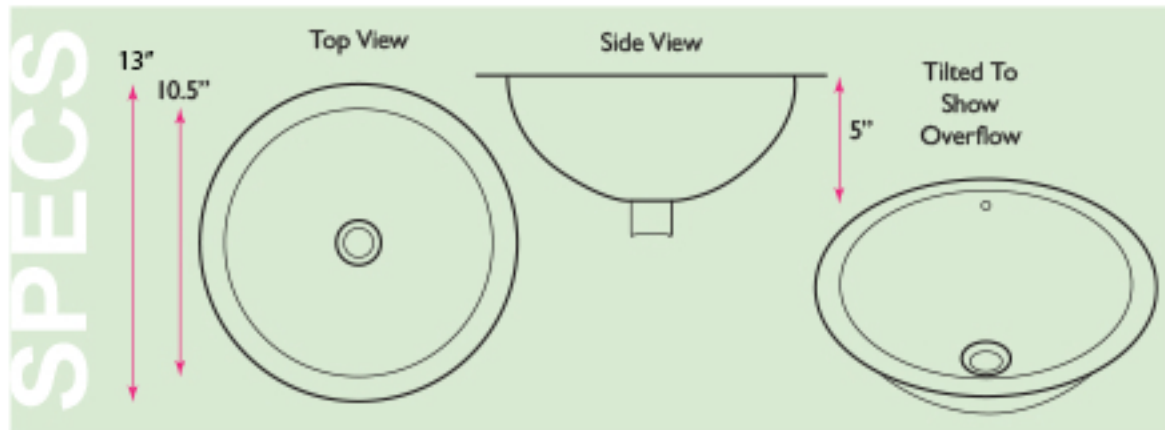

SPECS

OVERALL DIMENSIONS	INTERIOR BOWL	EXTERIOR HEIGHT	INTERIOR BOWL DEPTH	DRAIN OPENING
13" Diameter	10.5" Diameter	7"	5"	1.75" Opening

FEATURES:

- Premium 18 Gauge, Stainless Steel bathroom sink
- With overflow
- As with all stainless may patina - polishing will bring back luster
- Special care & maintenance required
- Nominal dimensions - actual may vary up to .25"
- Professional installation recommended
- Fits a 21" cabinet base minimum

Project Name: _____

Architect / Contractor: _____

Job Notes: _____

_____

_____