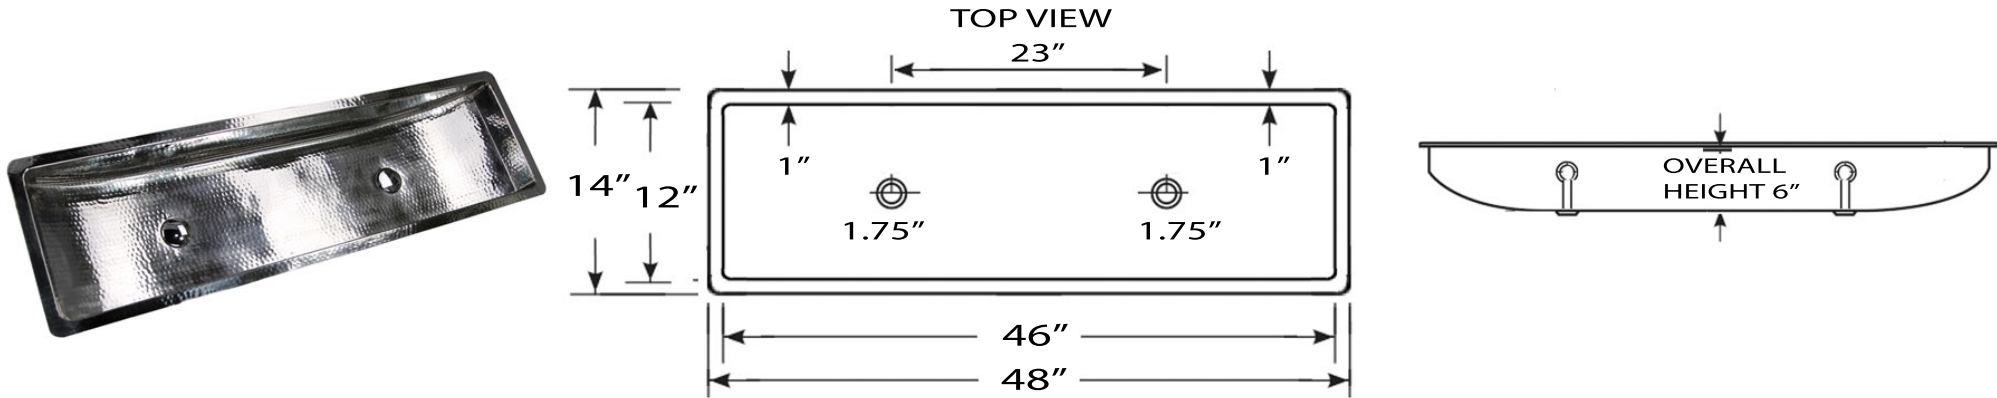

Brightwork Home Collection

Premium Stainless Steel Trough Bath Sink

MODEL:
TRS48-OF

Overall Dimensions	Interior Bowl	Interior Bowl Depth	Drain Holes	Overflow
48" x 14" x 6"	46" x 12"	5.875"	1.75"	Yes

FEATURES

- Premium 18 Gauge bathroom sink
- Has Overflow
- Can be undermounted or topmounted
- Limited Lifetime Manufacturers Warranty
- Hand Hammered individual variations may exist
- Takes standard vanity drain with overflow (NS-UDC-OF sold separately)