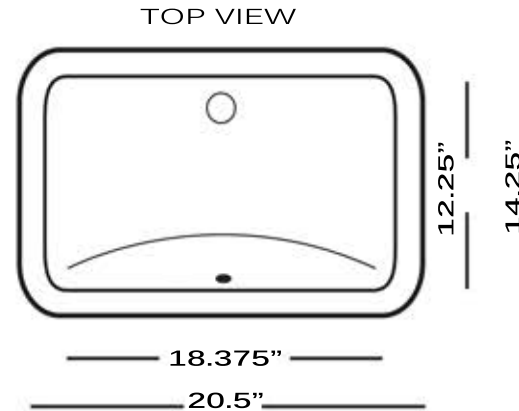

Great Point Collection

Vitreous China Bath Undermount Sinks

MODEL:
UM-18x12-W / UM-18x12-B

| Overall Dimensions | Large Bowl | Interior Depth | Exterior Depth | Reverse Model |
|--------------------|-----------------|----------------|----------------|---------------|
| 20.5 x 14.25" | 18.375 x 12.25" | 6.75" | 8" | NA |

FEATURES

- Nominal Dimensions - actual may vary by 1/4"
- Template not included - custom template required
- Vitreous China undermount with porcelain enamel glaze
- Limited Manufacturers Warranty
- With Overflow