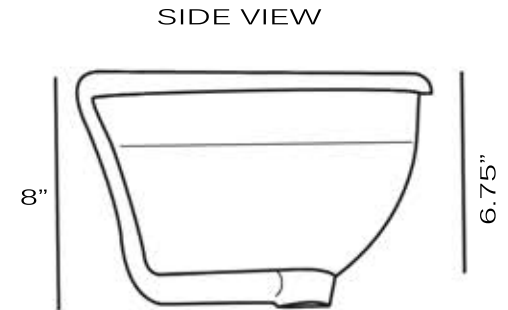

Great Point Collection

Vitreous China Bath Undermount Sinks

MODEL:
UM-18x12-W / UM-18x12-B

| Overall Dimensions | Large Bowl | Interior Depth | Exterior Depth | Reverse Model |
|--------------------|-----------------|----------------|----------------|---------------|
| 20.5 x 14.25" | 18.375 x 12.25" | 6.75" | 8" | NA |

FEATURES

- Nominal Dimensions - actual may vary by 1/4"
- Template not included - custom template required
- Vitreous China undermount with porcelain enamel glaze
- Limited Manufacturers Warranty
- With Overflow