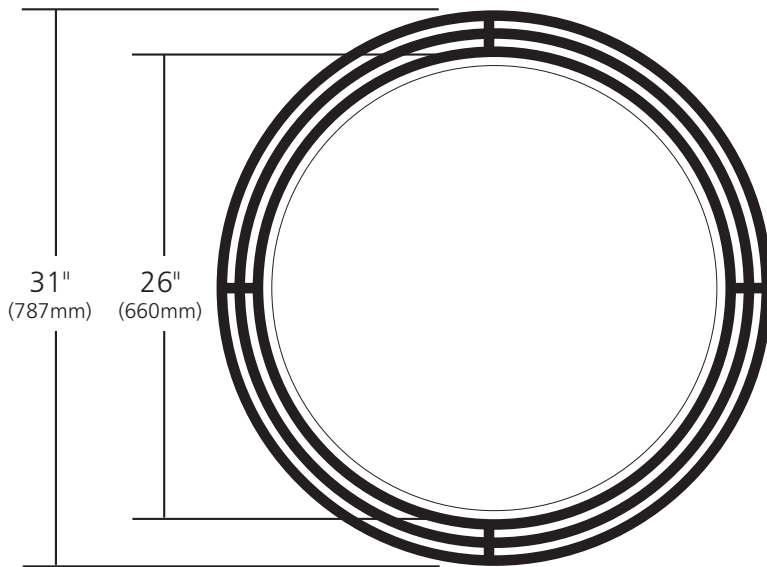

SPECIFICATIONS

ASANA MIRROR

Cuzco Collection

MR708

PRODUCT DETAILS

- 31" OD (787mm)
- Wrought iron in black finish
- Beveled glass

INSTALLATION

- Tabs for hanging integrated into back of frame

COORDINATING PRODUCTS

- Cuzco Vanity Collection

IMPORTANT

Due to the handcrafted nature of this product, it will vary in finish, texture, and other details. Dimensions may vary up to 1/2" (13mm).