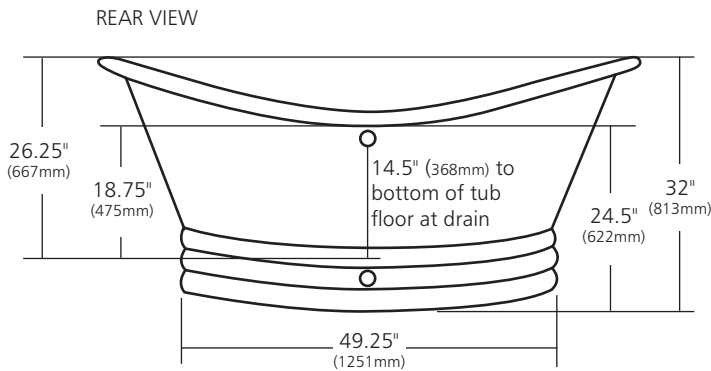

INSTALLATION

- Freestanding bathtub

COORDINATING PRODUCTS

- Trip Lever Bath Waste & Overflow: DR280
- MetalProtect™