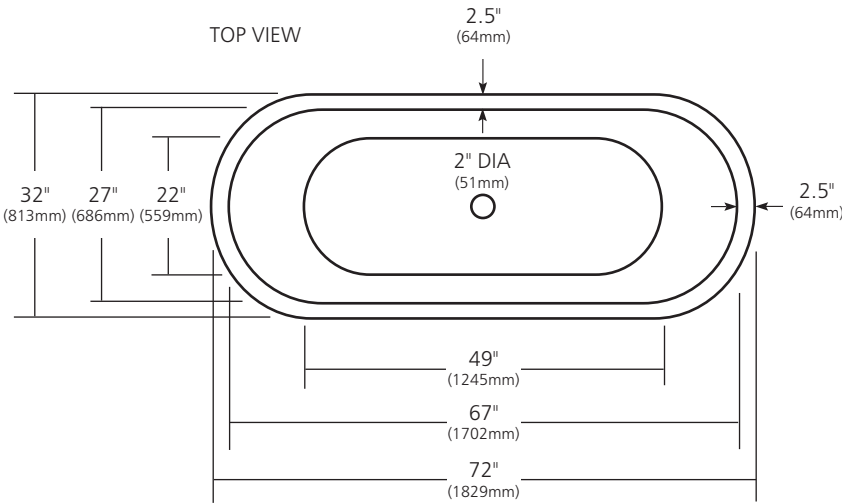

SPECIFICATIONS

72" AURORA

CPS902- Antique  
CPS905- Brushed Nickel

**PRODUCT DETAILS**

- 72" x 32" x 32" OD (1829mm x 813mm x 813mm)
- Hand hammered 16 gauge recycled copper
- 2" (51mm) drain opening
- Dimensions are not exact and may vary  $\pm 1/2"$  (13mm)
- 122lbs (55.3kg)

*This product may be customized.  
See [nativetrails.net/customization](http://nativetrails.net/customization) for details.*

**INSTALLATION**

- Freestanding bathtub

**COORDINATING PRODUCTS**

- Trip Lever Bath Waste & Overflow: DR280
- MetalProtect™

END VIEW

**STANDARDS COMPLIANCE**

- UPC/cUPC compliant

**IMPORTANT**

Due to the handcrafted nature of this product, it will vary in finish, texture, hammering, and other details. Dimensions may vary up to 1/2" (13mm). We strongly recommend waiting for the actual product before making any installation cuts.