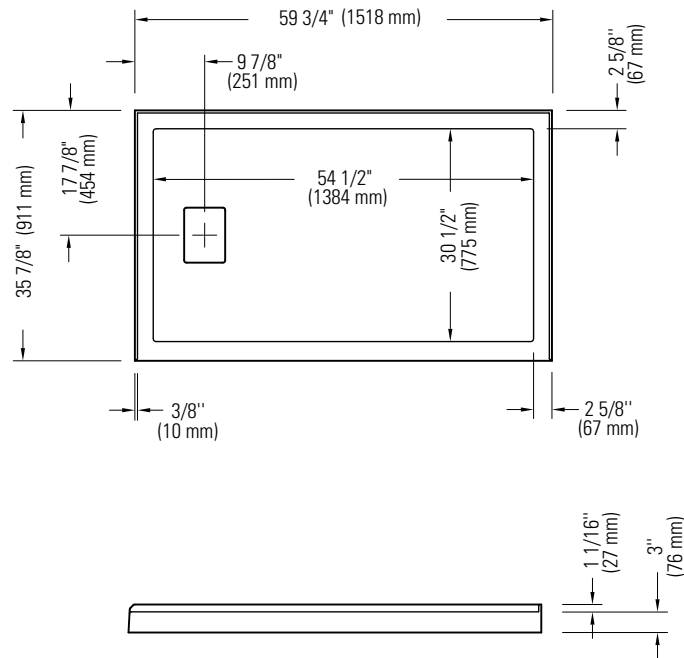

Produits Neptune

CACHE 3660 D 3B /60 RIGHT DRAIN

Shower base

* All dimensions are approximate and subject to change without notice.
Please refer to the installation guide before beginning the installation.

Produits Neptune

CACHE 3660 G 2BG /60 LEFT DRAIN

Shower base

* All dimensions are approximate and subject to change without notice.
Please refer to the installation guide before beginning the installation.

Produits Neptune

CACHE 3660 G 3B /60

LEFT DRAIN

Shower base

* All dimensions are approximate and subject to change without notice.
Please refer to the installation guide before beginning the installation.