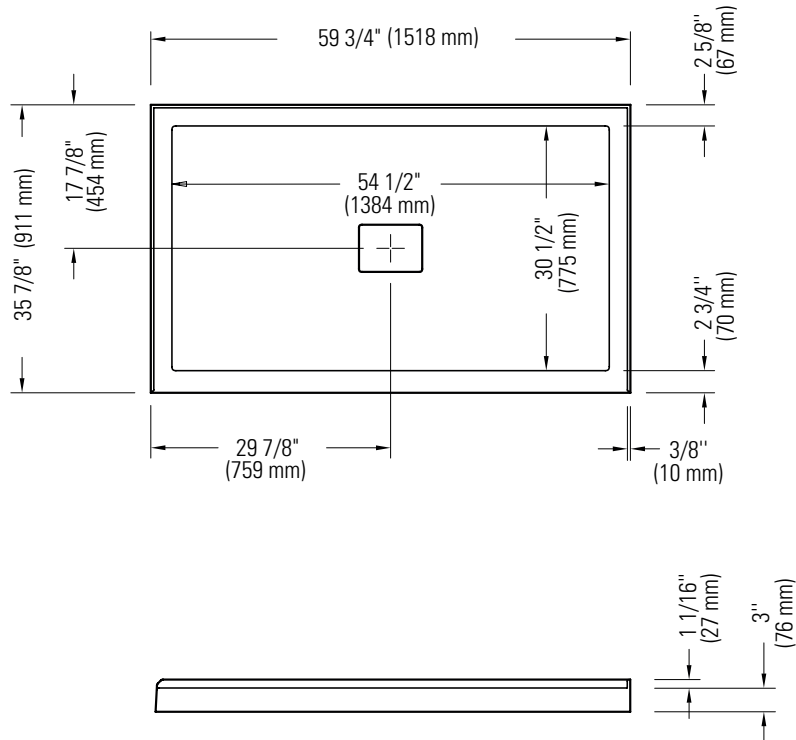

Produits Neptune

CACHE 6036 3B /60 CENTER DRAIN

Shower base

*All dimensions are approximate and subject to change without notice.
Please refer to the installation guide before beginning the installation.