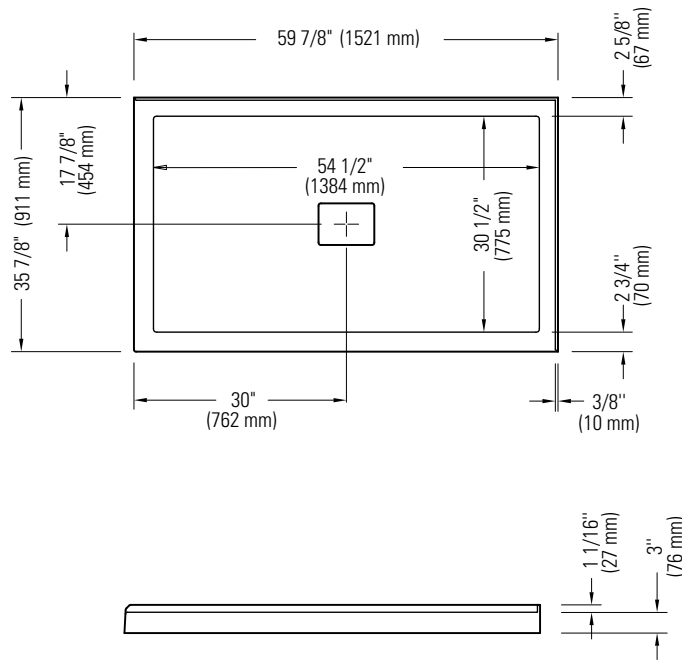

Produits Neptune

CACHE 3660 G 3B /60

LEFT DRAIN

Shower base

* All dimensions are approximate and subject to change without notice.
Please refer to the installation guide before beginning the installation.

Produits Neptune

CACHE 6036 2BD /60 CENTER DRAIN

Shower base

*All dimensions are approximate and subject to change without notice.
Please refer to the installation guide before beginning the installation.