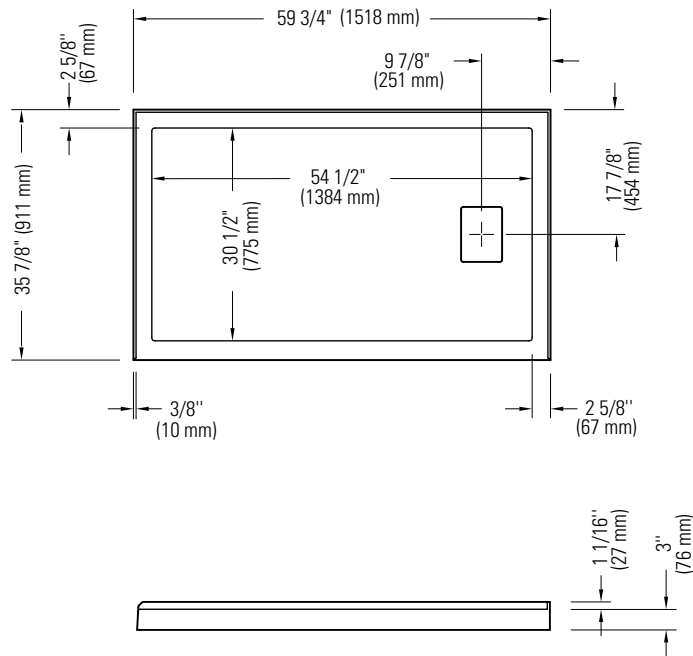

60.5" x 36" x 5.25"

NET WEIGHT:

55 lbs

GROSS WEIGHT:

59 lbs

LEAK-BARRIER

A21.16216.0082

A21.16216.4582

Produits Neptune

CACHE 3660 D 3B /60 RIGHT DRAIN

Shower base

* All dimensions are approximate and subject to change without notice.
Please refer to the installation guide before beginning the installation.