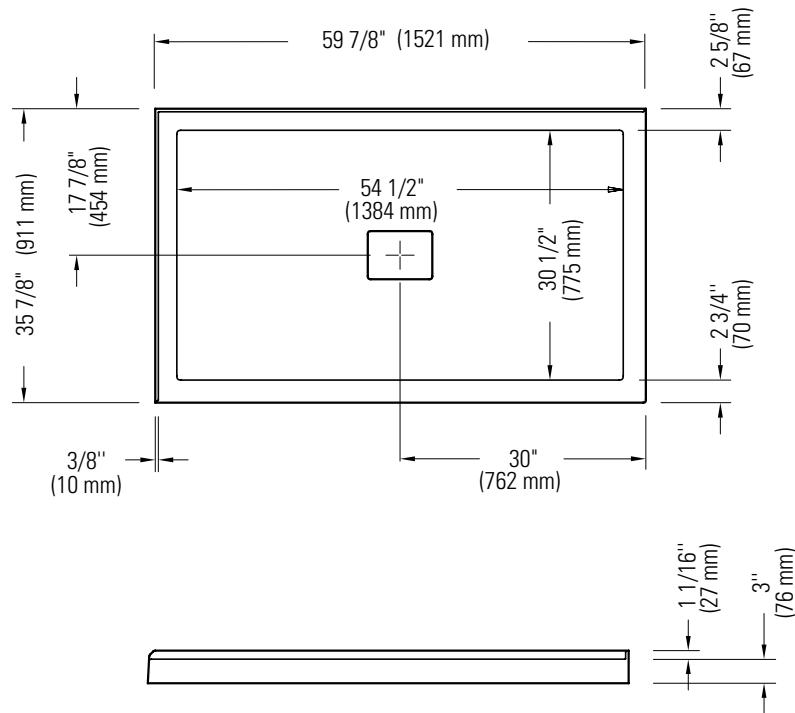

Produits Neptune

CACHE 6036 2BG /60

CENTER DRAIN

Shower base

*All dimensions are approximate and subject to change without notice.
Please refer to the installation guide before beginning the installation.