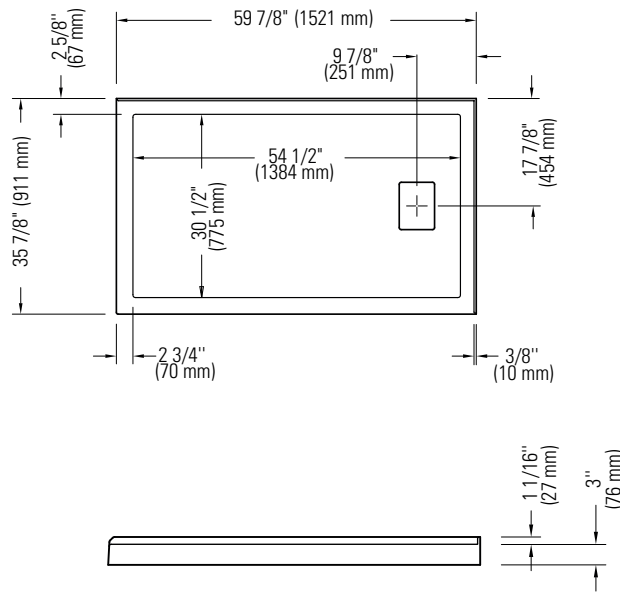

Produits Neptune

CACHE 3660 D 2BD /60 RIGHT DRAIN

Shower base

* All dimensions are approximate and subject to change without notice.
Please refer to the installation guide before beginning the installation.