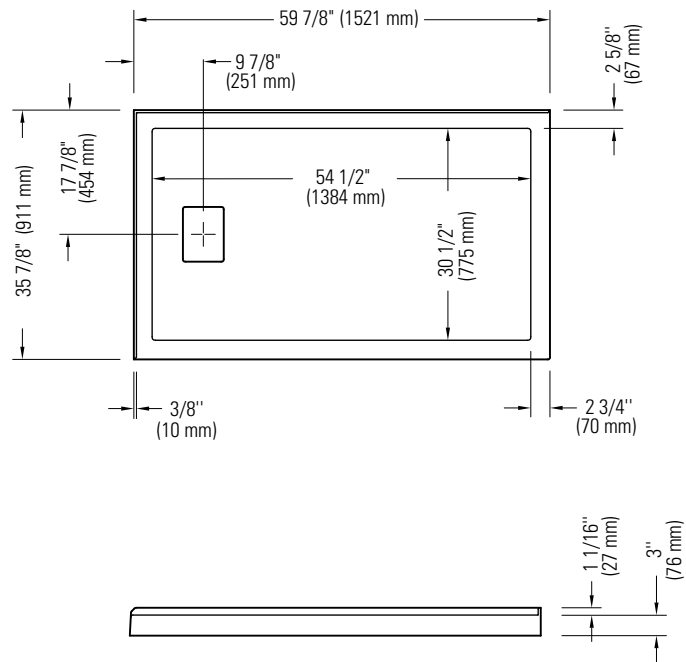

60.5" x 36" x 5.25"

NET WEIGHT:

55 lbs

GROSS WEIGHT:

59 lbs

LEAK-BARRIER

A21.16216.0082

A21.16216.4582

Produits Neptune

CACHE 3660 D 3B /60 RIGHT DRAIN

Shower base

* All dimensions are approximate and subject to change without notice.
Please refer to the installation guide before beginning the installation.

Produits Neptune

CACHE 3660 G 2BG /60 LEFT DRAIN

Shower base

* All dimensions are approximate and subject to change without notice.
Please refer to the installation guide before beginning the installation.