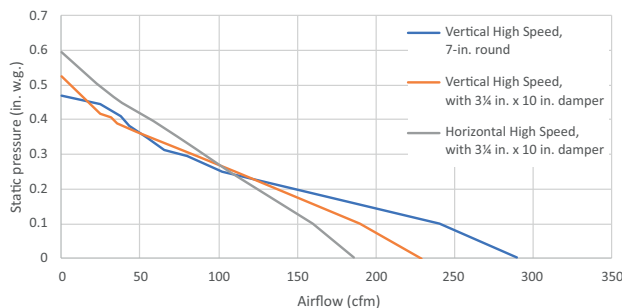

Choose the BUEZ3, 4-way convertible hood for round and rectangular ducted, as well as non-ducted configurations.

SIZE	WHITE ON WHITE	BLACK	STAINLESS STEEL	GREASE FILTER WITH LIGHT LENS (replacement)	GREASE FILTER WITH LIGHT LENS & NON-DUCT FILTER PAD (replacement)
30-in.	BUEZ330WW	BUEZ330BL	BUEZ330SS	R610045	R610050

HVI PERFORMANCE								
Duct Orientation	Size	Damper	Sones		CFM			
			Normal	High	Normal	High 0.25 in. w.g.	High 0.1 in. w.g.	
Vertical - Rectangular	3¼-in. x 10-in.	Included	2.0	6.0	100	105	190	
Horizontal - Rectangular	3¼-in. x 10-in.	Included	2.0*	7.0	90*	105	160	
Vertical - Round	7-in.	BP87Q (purchase separately)	2.0	6.0	130	100	240	

FEATURES	
Max. Blower Airflow	260 CFM*
Control type	2-speed Rocker
Lighting	1-level Rocker 1- 75W, A19 incandescent bulb (purchase separately)
Fan Blade	Polymeric
Grease Filter with Light Lens	Washable aluminum 11-1/2" x 11-3/4"
Grease Filter with Non-Duct Filter & Light Lens	R610050 - 11-1/2" x 11-3/4" (purchase separately)
Installation Hardware	EZ1 brackets
ADA Compatible	yes
AC INPUT	
115V, 60 Hz - 1.8 AMPS	
OPTIONAL ACCESSORIES	
ADA Wiring Kit	HAWRK3
MOUNTING HEIGHT	
18-in. to 24-in. from cooktop to bottom of hood	
LIMITED WARRANTY	
1-year See www.broan.com for full warranty text.	
FOR INDOOR USE ONLY	

HVI-2100 CERTIFIED RATINGS comply with new testing technologies and procedures prescribed by the Home Ventilating Institute, for off-the-shelf products, as they are available to consumers. Product performance is rated at 0.1 in. static pressure, based on tests conducted in AMCA's state-of-the-art test laboratory. Sones are a measure of humanly-perceived loudness, based on laboratory measurements.

* Where noted performance rating is not HVI certified but was established in accordance with HVI Standardized test procedure.