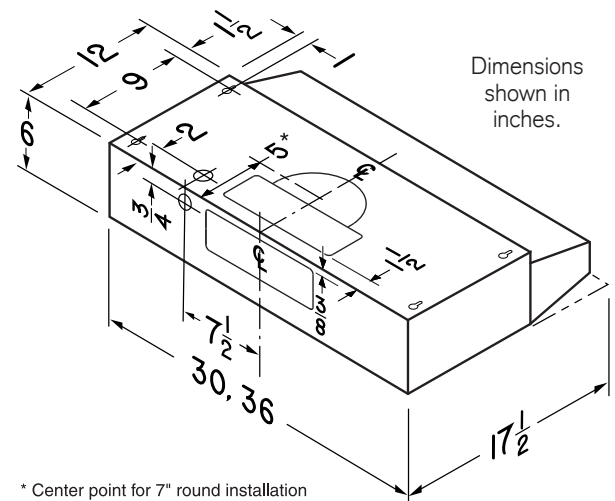

Choose the BUEZ3, 4-way convertible hood for round and rectangular ducted, as well as non-ducted configurations.

SIZE	WHITE ON WHITE	BLACK	STAINLESS STEEL	GREASE FILTER WITH LIGHT LENS (replacement)	GREASE FILTER WITH LIGHT LENS & NON-DUCT FILTER PAD (replacement)
30-in.	BUEZ330WW	BUEZ330BL	BUEZ330SS	R610045	R610050

HVI PERFORMANCE								
Duct Orientation	Size	Damper	Sones		CFM			
			Normal	High	Normal	High 0.25 in. w.g.	High 0.1 in. w.g.	
Vertical - Rectangular	3¼-in. x 10-in.	Included	2.0	6.0	100	105	190	
Horizontal - Rectangular	3¼-in. x 10-in.	Included	2.0*	7.0	90*	105	160	
Vertical - Round	7-in.	BP87Q (purchase separately)	2.0	6.0	130	100	240	

FEATURES	
Max. Blower Airflow	260 CFM*
Control type	2-speed Rocker
Lighting	1-level Rocker 1- 75W, A19 incandescent bulb (purchase separately)
Fan Blade	Polymeric
Grease Filter with Light Lens	Washable aluminum 11-1/2" x 11-3/4"
Grease Filter with Non-Duct Filter & Light Lens	R610050 - 11-1/2" x 11-3/4" (purchase separately)
Installation Hardware	EZ1 brackets
ADA Compatible	yes
AC INPUT	
115V, 60 Hz - 1.8 AMPS	
OPTIONAL ACCESSORIES	
ADA Wiring Kit	HAWRK3
MOUNTING HEIGHT	
18-in. to 24-in. from cooktop to bottom of hood	
LIMITED WARRANTY	
1-year See www.broan.com for full warranty text.	
FOR INDOOR USE ONLY	

HVI-2100 CERTIFIED RATINGS comply with new testing technologies and procedures prescribed by the Home Ventilating Institute, for off-the-shelf products, as they are available to consumers. Product performance is rated at 0.1 in. static pressure, based on tests conducted in AMCA's state-of-the-art test laboratory. Sones are a measure of humanly-perceived loudness, based on laboratory measurements.

* Where noted performance rating is not HVI certified but was established in accordance with HVI Standardized test procedure.