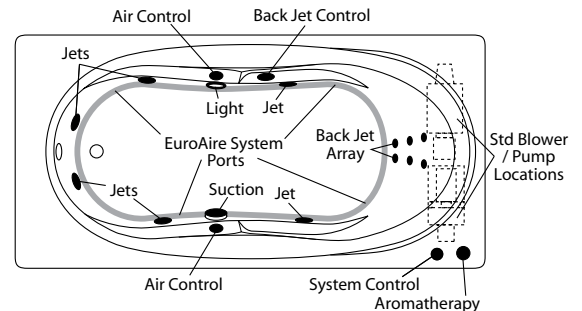

Order Number / Description

AR3: *EuroAire System* (3*) includes: (40) Perimeter air ports, electronic system control, and a 12.0 amp, 600-watt blower with ceramic heater.

6J-AR3: *EuroFlo & EuroAire System* (3*) on a single unit with an enhanced electronic control.

Notes: (1*) Factory installed options
 (2*) Includes system control upgrade
 (3*) Available on acrylic models only
 (4*) Upgrade from manual back-jet array

Sump Dimen: 54" long x 21" wide x 20-1/4" deep
 Sump Capacity: 78 gal. (unoccupied - to overflow)
 Whirlpool Operating: 53 gal.

EuroFlo System

EuroAire System

Combination EuroFlo / EuroAire System

Photographic images may include optional components and appear different than actual product.
 Dimensions shown are maximum. Due to the nature of the materials involved, actual unit dimensions can vary (tolerances: +0 / -3/8 inch).
 Oasis reserves the right to modify or discontinue product and/or associated equipment without prior written or verbal notification or obligation.