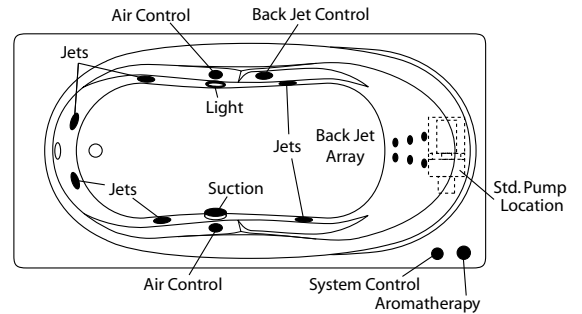

EuroFlo System