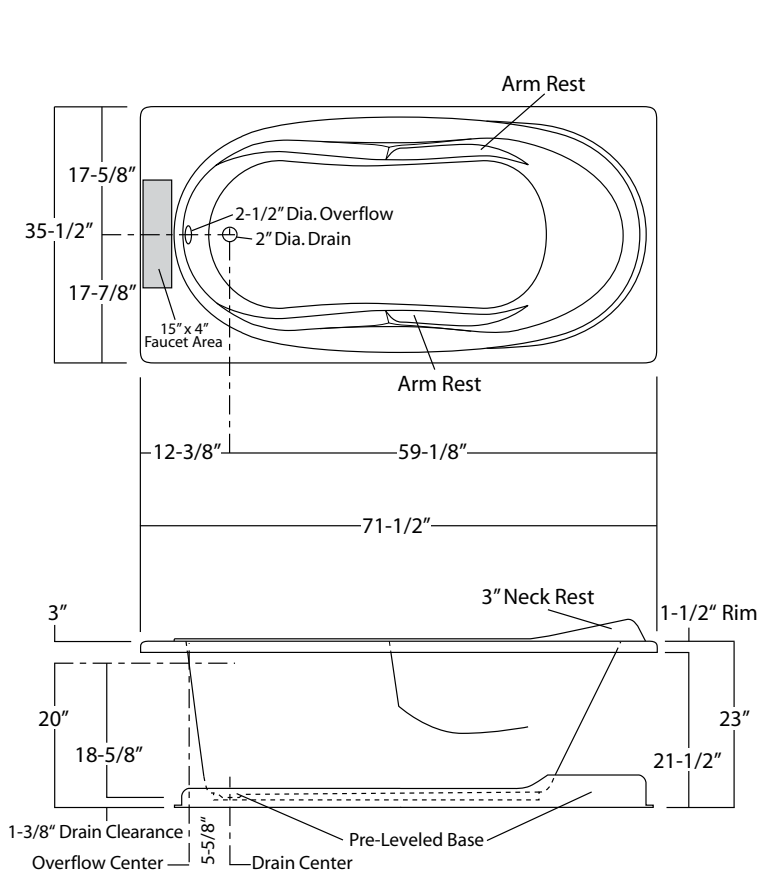

EUROPEAN COLLECTION

Home Innovation
LAB CERTIFIED™

71-1/2-INCH WIDE MODEL

Chimay (Self-Rimming)

Unit Dimensions

71-1/2" wide x 35-1/2" deep x 23" high (26" w. neck rest)

Unit Features

- Vacuum Formed Acrylic
- 2" Dia. End Drain (see reverse side for location)
- 2-1/2" Dia. Overflow (see reverse side for location)
- Twin, Contoured Armrests
- Contoured Neck Rest
- Pre-Leveled Fiberglass Base System
- Textured Floor Pattern

Unit / System Order Number

Acrylic: OV-410 / 0ND (soaking tub)
OV-410 / 6J (EuroFlo System)
OV-410 / AR3 (EuroAire System)
OV-410 / 6J-AR3 (Combination System)

System Trim

Standard 6J Trim (order code): White trim on White unit (WHT) - Bone trim on Bone unit (BON) - Biscuit trim on Biscuit unit (BSC) - Chrome trim (CHR)

Order Number / Description

6J: *EuroFlo System* includes: 6-Adjustable jets, 6-jet Back Jet Array w/ manual control, Aromatherapy diffuser, Chromotherapy light, low water sensor, twin air controls, electronic system control w/ timer, and 13.5 amp pump/motor.

Notes: (1*) Factory installed options
 (2*) Includes system control upgrade
 (3*) Available on acrylic models only
 (4*) Upgrade from manual back-jet array

Sump Dimen: 54" long x 21" wide x 20-1/4" deep
 Sump Capacity: 78 gal. (unoccupied - to overflow)
 Whirlpool Operating: 53 gal.