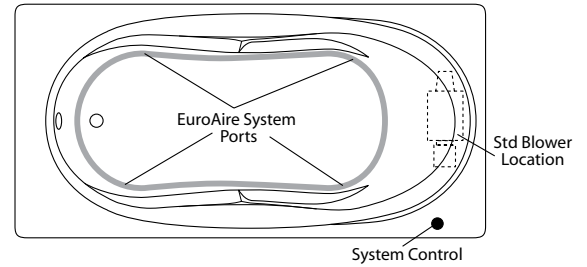

Order Number / Description

AR3: *EuroAire System* (3*) includes: (40) Perimeter air ports, electronic system control, and a 12.0 amp, 600-watt blower with ceramic heater.

6J-AR3: *EuroFlo & EuroAire System* (3*) on a single unit with an enhanced electronic control.

Notes: (1*) Factory installed options
 (2*) Includes system control upgrade
 (3*) Available on acrylic models only
 (4*) Upgrade from manual back-jet array

Sump Dimen: 54" long x 21" wide x 20-1/4" deep
 Sump Capacity: 78 gal. (unoccupied - to overflow)
 Whirlpool Operating: 53 gal.

EuroFlo System

EuroAire System

Combination EuroFlo / EuroAire System

Photographic images may include optional components and appear different than actual product.
 Dimensions shown are maximum. Due to the nature of the materials involved, actual unit dimensions can vary (tolerances: +0 / -3/8 inch).
 Oasis reserves the right to modify or discontinue product and/or associated equipment without prior written or verbal notification or obligation.