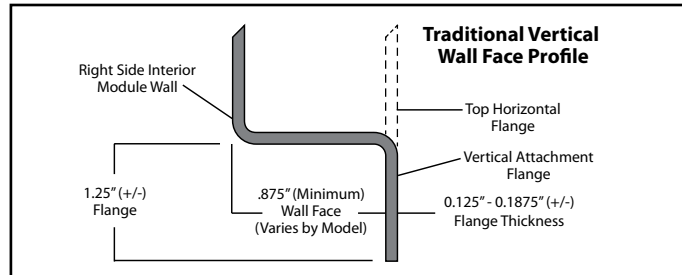

Model ID	Package Code	Description (define configuration referencing drain end)
TS3P-6032 LABF / ANS09-REM TS3P-6032 R ABF / ANS09-REM		60" x 32", end drain, multi-piece tub-shower, with 17.25" apron, 5-bars (dual horizontal back wall bars, single horizontal bar on each end wall, single vertical bar on control wall) with white articulated removable seat and shower curtain rod.
	DELETE / SHWR ROD-TS	Delete shower curtain rod from ANS09 package. (DOES NOT compromise package compliance).

- Photo 1: Grab Bars: Factory-installed 1.50-inch diameter, concealed attachment, 18 gauge, #304 brushed stainless steel grab bars. Concealed attachment design provides tamper-resistance and minimizes debris collection areas at contact points, compared to common exposed flange bar designs, without compromising bar attachment integrity. (Reinforced areas include a structural core material encapsulated in FRP composite.)
- Photo 2: REMOVABLE In-Tub Seat: Factory-installed stainless steel (back wall) bracket provides stable and secure locking for removable slatted bench seat. The individual seat slats are a molded, non-porous plastic linked together by a slat-to-slat hinge mechanism. The seat articulates for easy insertion and removal from bracket and folds for convenient storage. (Bracket reinforced area is a structural core material encapsulated in FRP composite.)
- Photo 3: Shower Curtain Rod: Factory-installed 1.00-inch diameter, concealed attachment, 18 gauge, stainless steel shower curtain rod with polished finished.