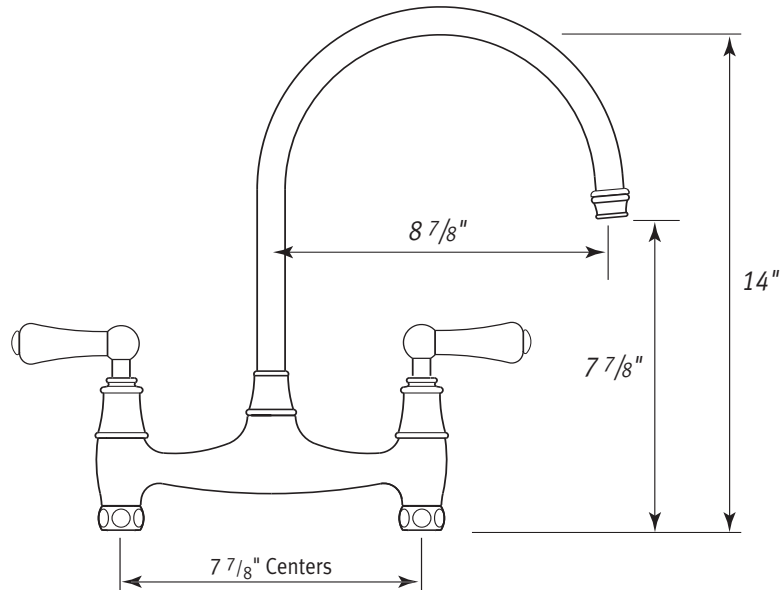

WARRANTY

- Limited Lifetime

* For CA/VT, place a "-2" at end of model number for code compliant product. (Example A3608LMAPC-2)

Consult your local ROHL showroom for additional information and specifications. For complete warranty details and a list of showrooms, go to www.rohlhome.com.