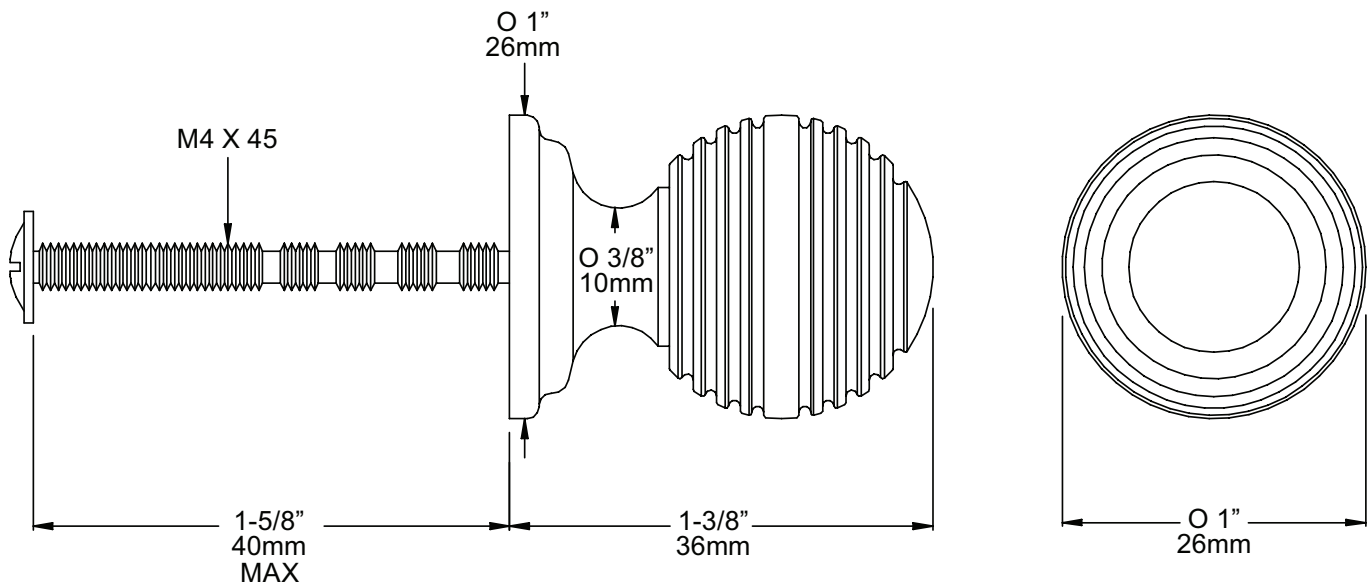

For warranty or additional information, contact:

US Customers

U.S.A.
houseofrohl.com/support
1-800-777-9762

Canadian Customers

QUEBEC / MARITIMES / WESTERN CANADA
houseofrohl.ca/support
1-866-473-8442

ONTARIO
houseofrohl.ca/support
1-800-287-5354