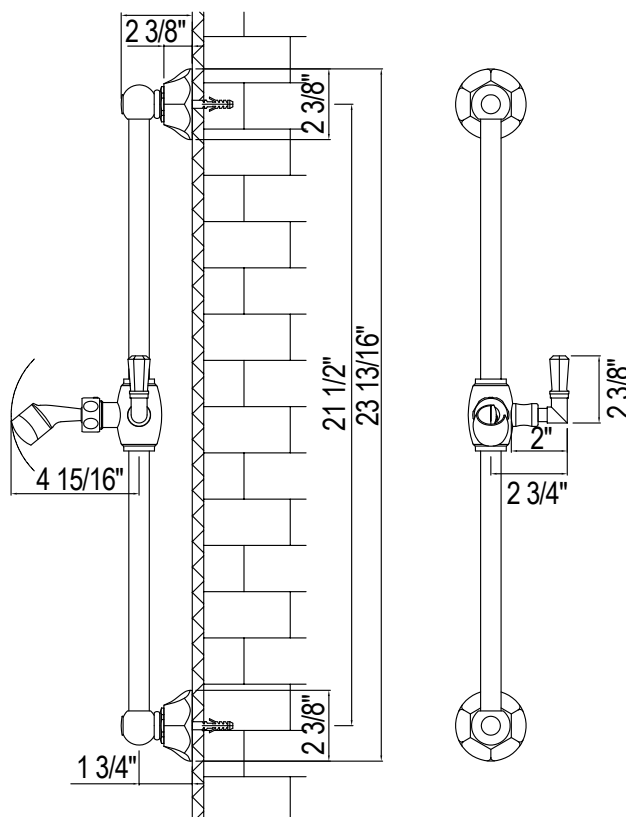

SPECIFICATIONS

DESCRIPTION

- Brass construction
- Palladian style
- Wall mount design
- 23 13/16" length
- 23/32" diameter bar
- Sliding handshower parking bracket

WARRANTY

- Most products or parts carry "Limited Warranties" against manufacturing defects. For US customers please visit houseofrohl.com/support and for Canadian customers please visit houseofrohl.ca/support for complete product and finish warranty.

Palladian Slide Bar

ROHL Transitional Palladian

MODELS: 1230

For warranty or additional information, contact:

U.S.A.
houseofrohl.com/support
1-800-777-9762

QUEBEC / MARITIMES / WESTERN CANADA
houseofrohl.ca/support
1-866-473-8442

ONTARIO
houseofrohl.ca/support
1-800-287-5354