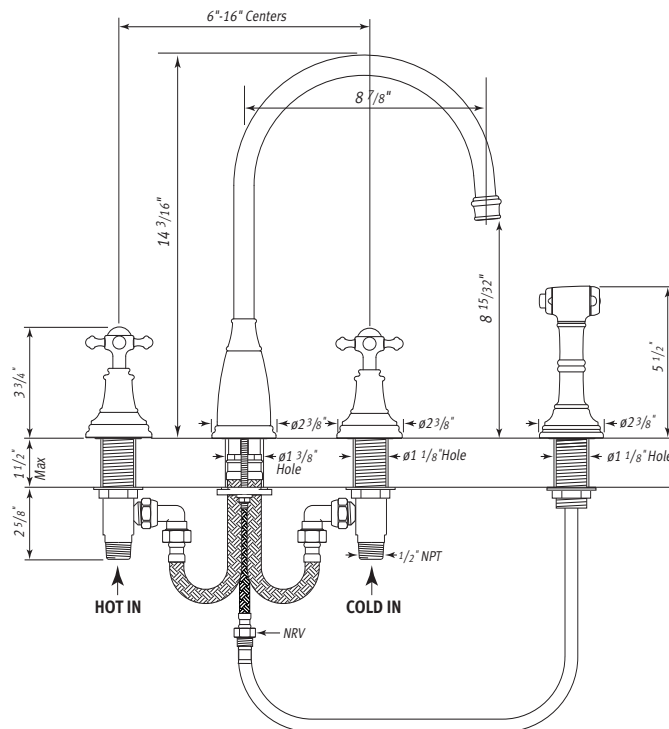

WARRANTY

- Limited Lifetimearranty
- 5 Year Limited Warranty
- ** No Warranty